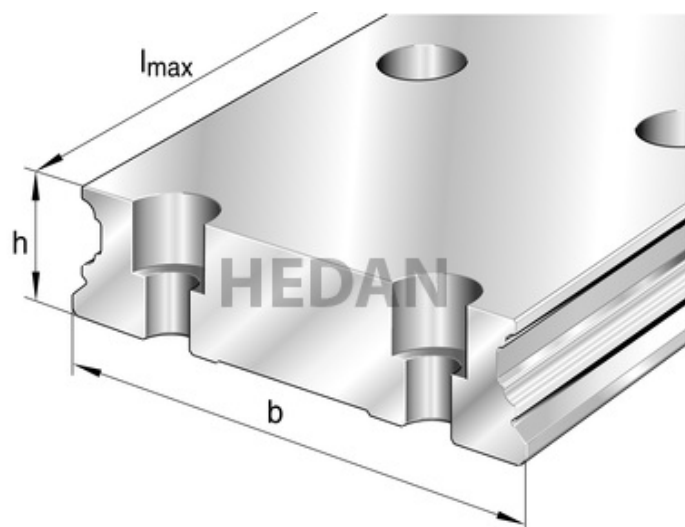

HEDAN

TKVD35

Variants

	Index	Attributes	Availability	Price
	TKVD35-W-G3/6000		Out of stock	Product prices will become visible after signing in.
	TKVD35-W-U-G3/3000		Out of stock	Product prices will become visible after signing in.
	TKVD35-G3/6000		Out of stock	Product prices will become visible after signing in.
	TKVD35-G3/2045-45/80		Low	Product prices will become visible after signing in.
	TKVD35-W-G4/3565-55/70		Out of stock	Product prices will become visible after signing in.
	TKVD35-W-G3/2750-40/70		Low	Product prices will become visible after signing in.