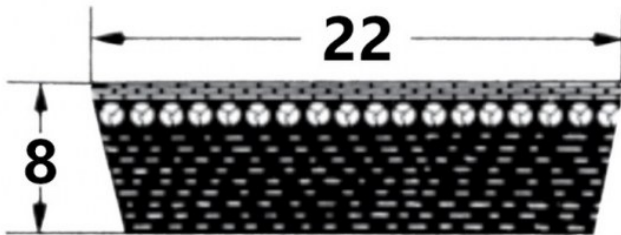

HEDAN

HEDAN

SVX-22

- High power transmission
- Electrically conductive
- High transverse strength
- Long life
- Low stretch polyester or aramid cord
- Quiet running
- Allows drive ratios up to 1:12
- High flexibility
- Temperature range -30°C to +90°C

Variants

	Index	Attributes	Availability	Price
	SVX-22X8X565		Low	Product prices will become visible after signing in.
	SVX-22X8X1060		Low	Product prices will become visible after signing in.
	SVX-22X8X650		Out of stock	Product prices will become visible after signing in.
	SVX-22X8X700		Out of stock	Product prices will become visible after signing in.
	SVX-22X8X850		Out of stock	Product prices will become visible after signing in.
	SVX-22X8X800		Low	Product prices will become visible after signing in.
	SVX-22X8X750		Low	Product prices will become visible after signing in.
	SVX-22X8X610		Out of stock	Product prices will become visible after signing in.