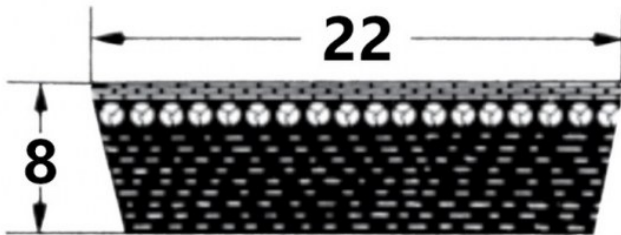

SVX-22

- High power transmission
- Electrically conductive
- High transverse strength
- Long life
- Low stretch polyester or aramid cord
- Quiet running
- Allows drive ratios up to 1:12
- High flexibility
- Temperature range -30°C to +90°C