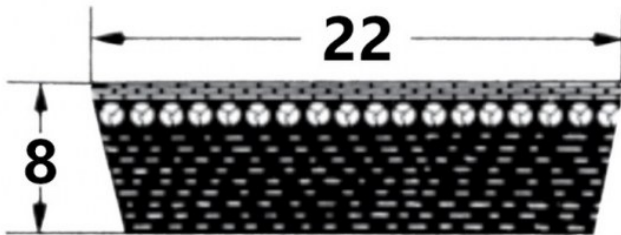

HEDAN

HEDAN

SVX-22

- High power transmission
- Electrically conductive
- High transverse strength
- Long life
- Low stretch polyester or aramid cord
- Quiet running
- Allows drive ratios up to 1:12
- High flexibility
- Temperature range -30°C to +90°C

Variants

	Index	Attributes	Availability	Price
	SVX-22X8X565		Low	Product prices will become visible after signing in.
	SVX-22X8X1060		Low	Product prices will become visible after signing in.
	SVX-22X8X650		Out of stock	Product prices will become visible after signing in.
	SVX-22X8X700		Low	Product prices will become visible after signing in.
	SVX-22X8X850		Out of stock	Product prices will become visible after signing in.
	SVX-22X8X800		Low	Product prices will become visible after signing in.
	SVX-22X8X750		Low	Product prices will become visible after signing in.
	SVX-22X8X610		Out of stock	Product prices will become visible after signing in.