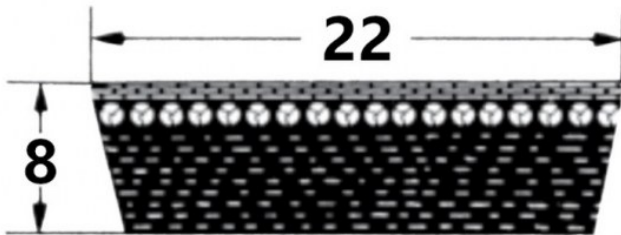

HEDAN

HEDAN

SVX-22

- High power transmission
- Electrically conductive
- High transverse strength
- Long life
- Low stretch polyester or aramid cord
- Quiet running
- Allows drive ratios up to 1:12
- High flexibility
- Temperature range -30°C to +90°C

Variants

	Index	Attributes	Availability	Price
	SVX-22X8X565		Low	Product prices will become visible after signing in.
	SVX-22X8X1060		Out of stock	Product prices will become visible after signing in.
	SVX-22X8X650		Out of stock	Product prices will become visible after signing in.
	SVX-22X8X700		Out of stock	Product prices will become visible after signing in.
	SVX-22X8X850		Out of stock	Product prices will become visible after signing in.
	SVX-22X8X800		Low	Product prices will become visible after signing in.
	SVX-22X8X750		Low	Product prices will become visible after signing in.
	SVX-22X8X610		Out of stock	Product prices will become visible after signing in.