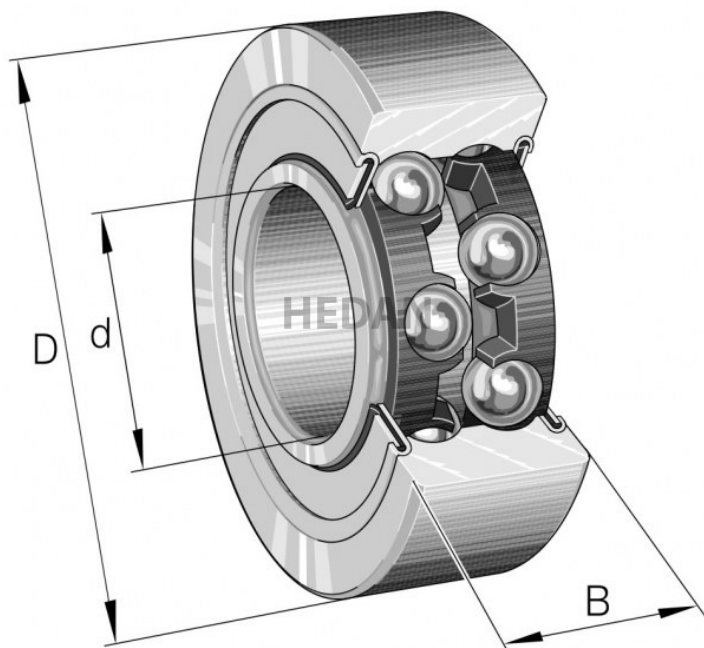

**HEDAN**

**3204-B**

## Variants

	Index	Attributes	Availability	Price
	3204-BD-XL-2HRS		Out of stock	Product prices will become visible after signing in.
	3204-BD-XL-TVH		Out of stock	Product prices will become visible after signing in.
	3204-BD-XL-2HRS-TVH		High	Product prices will become visible after signing in.
	3204-BD-XL-TVH-C3		Out of stock	Product prices will become visible after signing in.
	3204-BD-XL-2Z-TVH-C3		Out of stock	Product prices will become visible after signing in.
	3204-BD-XL-2Z-TVH		High	Product prices will become visible after signing in.
	3204-BD-XL-2HRS-TVH-C3		Out of stock	Product prices will become visible after signing in.