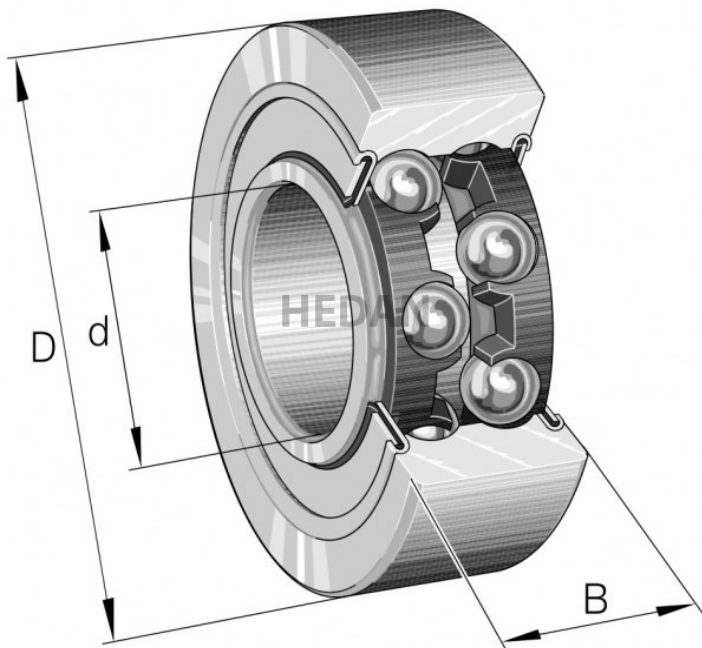

**HEDAN**

**3204-B**

## Variants

	Index	Attributes	Availability	Price
	3204-BD-XL-2HRS		Out of stock	Product prices will become visible after signing in.
	3204-BD-XL-TVH		Medium	Product prices will become visible after signing in.
	3204-BD-XL-2HRS-TVH		High	Product prices will become visible after signing in.
	3204-BD-XL-TVH-C3		Low	Product prices will become visible after signing in.
	3204-BD-XL-2Z-TVH-C3		Out of stock	Product prices will become visible after signing in.
	3204-BD-XL-2Z-TVH		High	Product prices will become visible after signing in.
	3204-BD-XL-2HRS-TVH-C3		Low	Product prices will become visible after signing in.