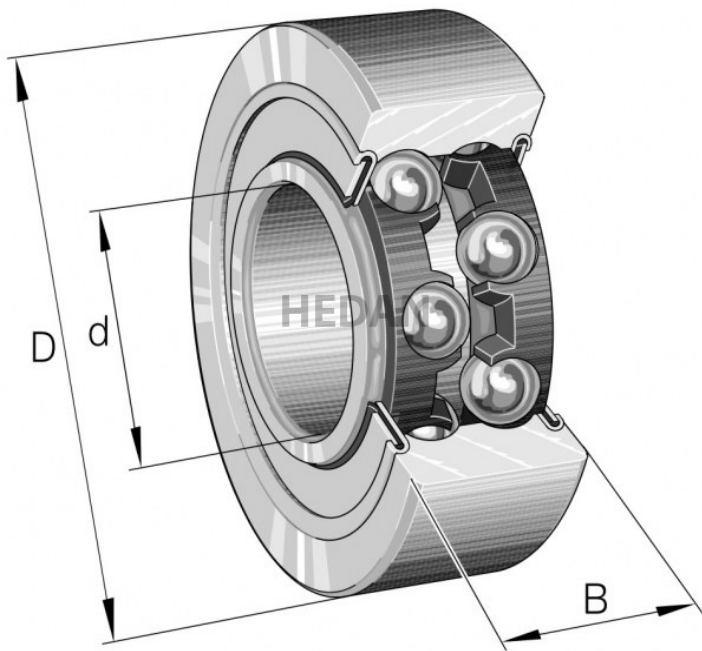

**HEDAN**

**3201-B**

## Variants

	Index	Attributes	Availability	Price
	3201-BB-2RSR-TVH-C3		Low	Product prices will become visible after signing in.
	3201-BB-TVH-C3		Low	Product prices will become visible after signing in.
	3201-BB-TVH		Low	Product prices will become visible after signing in.
	3201-BB-2Z-TVH		Medium	Product prices will become visible after signing in.
	3201-BB-2RSR-TVH		Out of stock	Product prices will become visible after signing in.