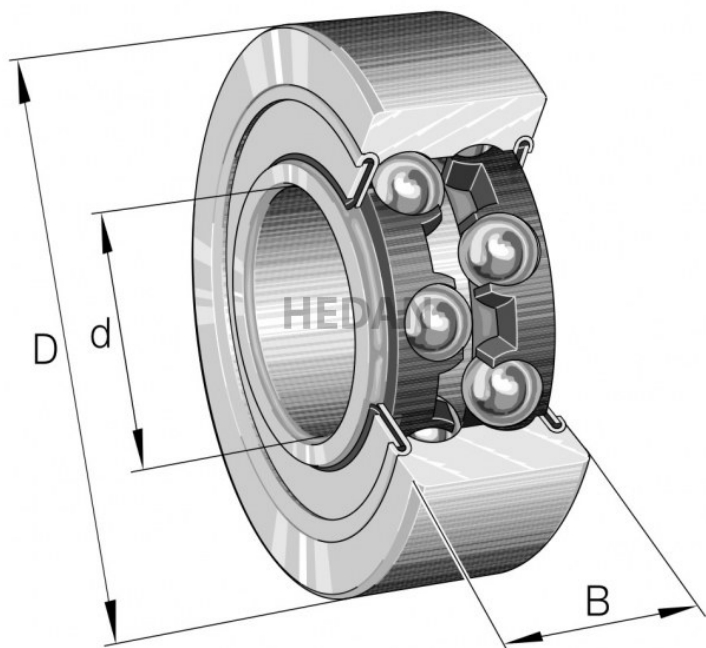

**HEDAN**

**3201-B**

## Variants

	Index	Attributes	Availability	Price
	3201-BB-2RSR-TVH-C3		Low	Product prices will become visible after signing in.
	3201-BB-TVH-C3		Low	Product prices will become visible after signing in.
	3201-BB-TVH		Low	Product prices will become visible after signing in.
	3201-BB-2Z-TVH		Medium	Product prices will become visible after signing in.
	3201-BB-2RSR-TVH		Out of stock	Product prices will become visible after signing in.