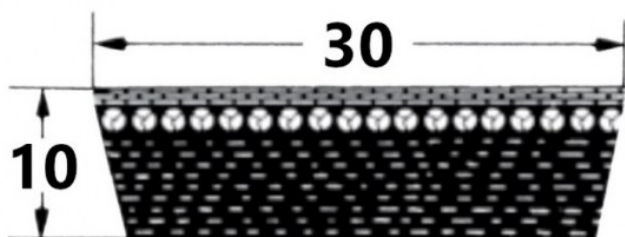

HEDAN

SVX-30

Szerokość pasa [mm] = 30
 Wysokość pasa [mm] = 10
 Długość wewnętrzna Li [mm] = 1120
 Kąt [°] = 27

Variants

	Index	Attributes	Availability	Price
	SVX-30X10X1120		Out of stock	Product prices will become visible after signing in.
	SVX-30X10X900		Low	Product prices will become visible after signing in.
	SVX-30X10X800		Low	Product prices will become visible after signing in.
	SVX-30X10X1000		Low	Product prices will become visible after signing in.