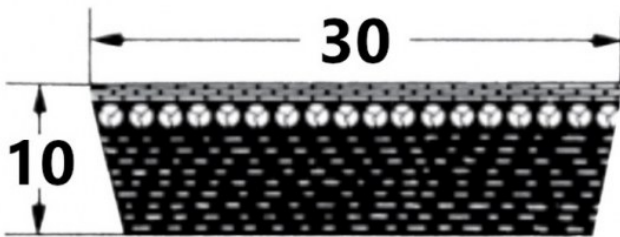

HEDAN

**SVX-30**

Szerokość pasa [mm] = 30  
 Wysokość pasa [mm] = 10  
 Długość wewnętrzna Li [mm] = 1120  
 Kąt [°] = 27

## Variants

	Index	Attributes	Availability	Price
	SVX-30X10X1120		Out of stock	Product prices will become visible after signing in.
	SVX-30X10X900		Low	Product prices will become visible after signing in.
	SVX-30X10X800		Low	Product prices will become visible after signing in.
	SVX-30X10X1000		Low	Product prices will become visible after signing in.