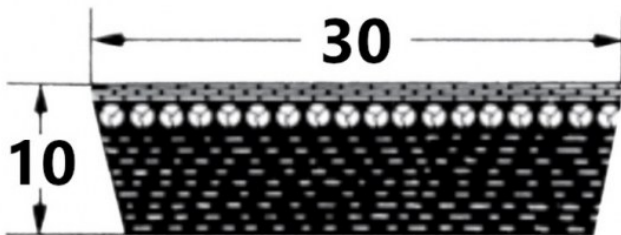

HEDAN

SVX-30

Szerokość pasa [mm] = 30
 Wysokość pasa [mm] = 10
 Długość wewnętrzna Li [mm] = 1000
 Kąt [°] = 27

Variants

	Index	Attributes	Availability	Price
	SVX-30X10X1000		Low	Product prices will become visible after signing in.
	SVX-30X10X900		Low	Product prices will become visible after signing in.
	SVX-30X10X1120		Out of stock	Product prices will become visible after signing in.
	SVX-30X10X800		Low	Product prices will become visible after signing in.