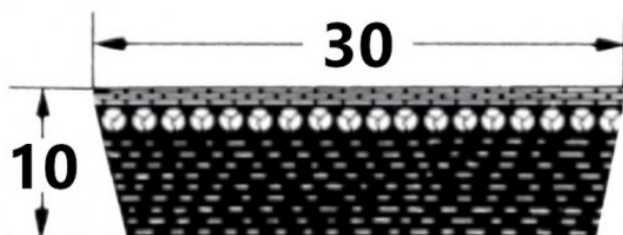

HEDAN

**SVX-30**

Szerokość pasa [mm] = 30  
 Wysokość pasa [mm] = 10  
 Długość wewnętrzna Li [mm] = 1000  
 Kąt [°] = 27

## Variants

	Index	Attributes	Availability	Price
	SVX-30X10X1000		Low	Product prices will become visible after signing in.
	SVX-30X10X900		Low	Product prices will become visible after signing in.
	SVX-30X10X1120		Out of stock	Product prices will become visible after signing in.
	SVX-30X10X800		Low	Product prices will become visible after signing in.