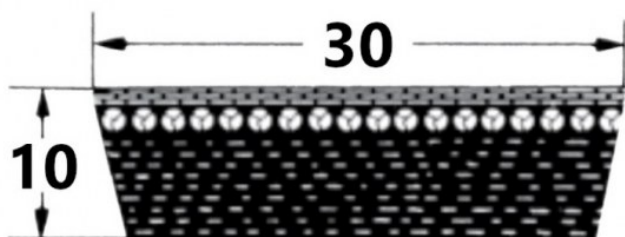

HEDAN

SVX-30

Szerokość pasa [mm] = 30
 Wysokość pasa [mm] = 10
 Długość wewnętrzna Li [mm] = 800
 Kąt [°] = 27

Variants

	Index	Attributes	Availability	Price
	SVX-30X10X800		Low	Product prices will become visible after signing in.
	SVX-30X10X900		Low	Product prices will become visible after signing in.
	SVX-30X10X1120		Out of stock	Product prices will become visible after signing in.
	SVX-30X10X1000		Low	Product prices will become visible after signing in.