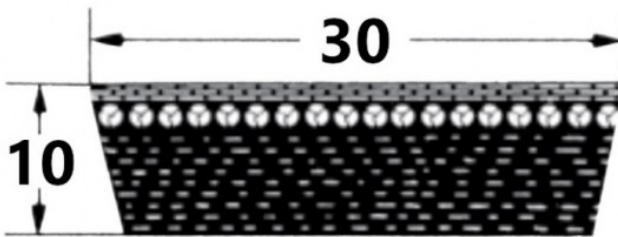

HEDAN

SVX-30

Szerokość pasa [mm] = 30
 Wysokość pasa [mm] = 10
 Długość wewnętrzna Li [mm] = 800
 Kąt [°] = 27

Variants

	Index	Attributes	Availability	Price
	SVX-30X10X800		Low	Product prices will become visible after signing in.
	SVX-30X10X900		Low	Product prices will become visible after signing in.
	SVX-30X10X1120		Out of stock	Product prices will become visible after signing in.
	SVX-30X10X1000		Low	Product prices will become visible after signing in.