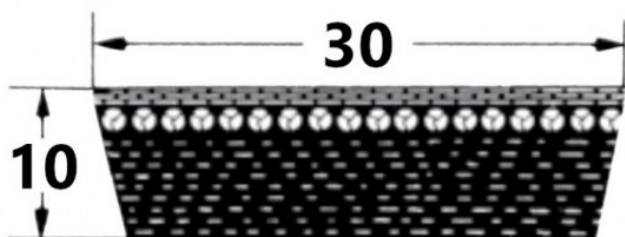

HEDAN

SVX-30

Szerokość pasa [mm] = 30
 Wysokość pasa [mm] = 10
 Długość wewnętrzna Li [mm] = 900
 Kąt [°] = 27

Variants

	Index	Attributes	Availability	Price
	SVX-30X10X900		Low	Product prices will become visible after signing in.
	SVX-30X10X1120		Out of stock	Product prices will become visible after signing in.
	SVX-30X10X800		Low	Product prices will become visible after signing in.
	SVX-30X10X1000		Low	Product prices will become visible after signing in.