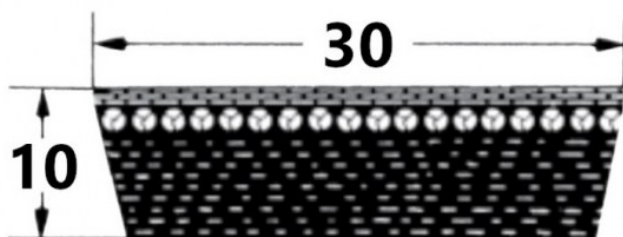

HEDAN

**SVX-30**

Szerokość pasa [mm] = 30  
 Wysokość pasa [mm] = 10  
 Długość wewnętrzna Li [mm] = 900  
 Kąt [°] = 27

## Variants

	Index	Attributes	Availability	Price
	SVX-30X10X900		Low	Product prices will become visible after signing in.
	SVX-30X10X1120		Out of stock	Product prices will become visible after signing in.
	SVX-30X10X800		Low	Product prices will become visible after signing in.
	SVX-30X10X1000		Low	Product prices will become visible after signing in.