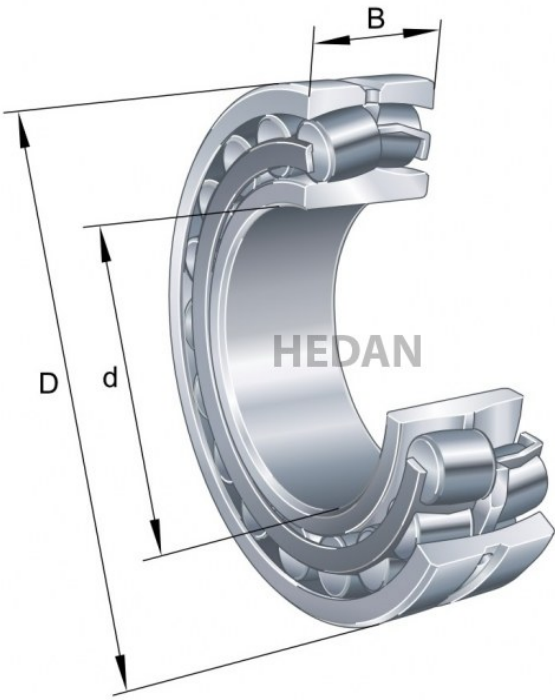

HEDAN

22317

Variants

	Index	Attributes	Availability	Price
	22317-E1-XL-K-C3		Medium	Product prices will become visible after signing in.
	22317-E1A-XL-M-C3		Out of stock	Product prices will become visible after signing in.
	22317-E1-XL-K-T41A		Out of stock	Product prices will become visible after signing in.
	22317-E1-XL		Low	Product prices will become visible after signing in.
	22317-E1-XL-T41A		Out of stock	Product prices will become visible after signing in.
	22317-E1-XL-K		Low	Product prices will become visible after signing in.
	22317-E1A-XL-M		Out of stock	Product prices will become visible after signing in.
	22317-E1-XL-C3		Out of stock	Product prices will become visible after signing in.