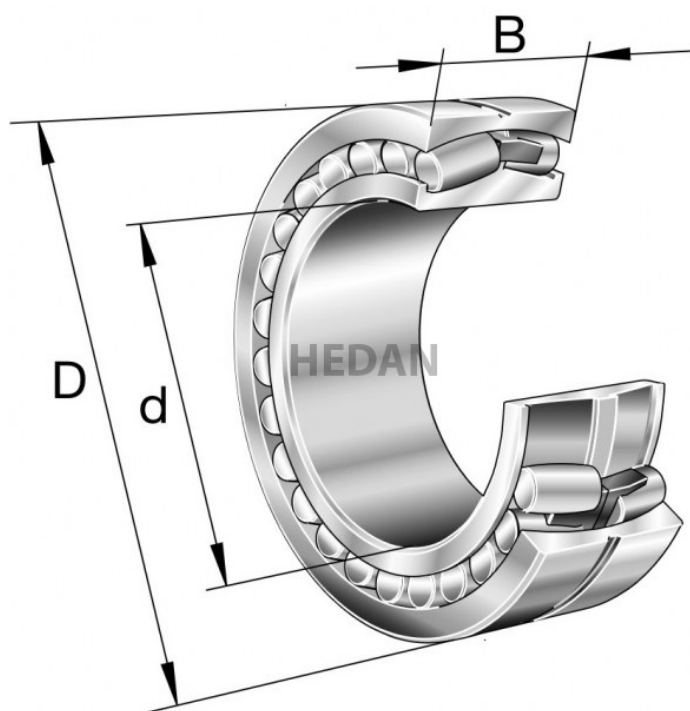

HEDAN

22330

Variants

	Index	Attributes	Availability	Price
	22330-E1A-XL-M-C3		Out of stock	Product prices will become visible after signing in.
	22330-E1-XL-C3		Out of stock	Product prices will become visible after signing in.
	22330-E1-XL		Low	Product prices will become visible after signing in.
	22330-E1-XL-T41A		Low	Product prices will become visible after signing in.
	22330-E1A-XL-M		Out of stock	Product prices will become visible after signing in.
	22330-E1-XL-K-T41A		Out of stock	Product prices will become visible after signing in.
	22330-E1-XL-K-C3		Out of stock	Product prices will become visible after signing in.
	22330-E1-XL-K		Low	Product prices will become visible after signing in.