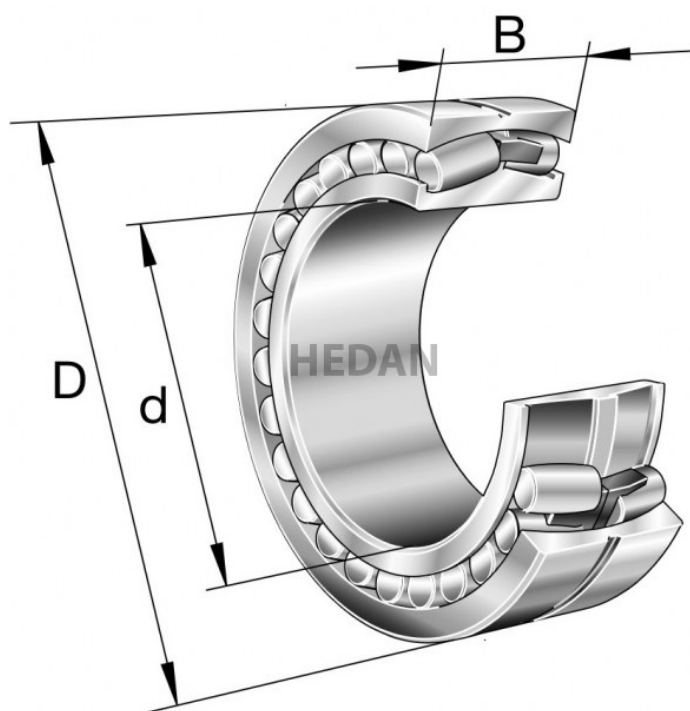

**HEDAN**

**23032**

## Variants

|  | Index                 | Attributes | Availability | Price  |
|--|-----------------------|------------|--------------|--|
|    | 23032-E1A-XL-K-M-C3   |            | Out of stock | Product prices will become visible after signing in. |
|    | 23032-E1-XL-K-TVPB-C3 |            | Out of stock | Product prices will become visible after signing in. |
|    | 23032-E1-XL-K-TVPB    |            | Out of stock | Product prices will become visible after signing in. |
|   | 23032-E1-XL-TVPB-C3   |            | Out of stock | Product prices will become visible after signing in. |
|  | 23032-E1A-XL-K-M      |            | Low          | Product prices will become visible after signing in. |
|  | 23032-E1A-XL-M-C3     |            | Out of stock | Product prices will become visible after signing in. |
|  | 23032-E1A-XL-M        |            | Low          | Product prices will become visible after signing in. |
|  | 23032-E1-XL-TVPB      |            | Out of stock | Product prices will become visible after signing in. |