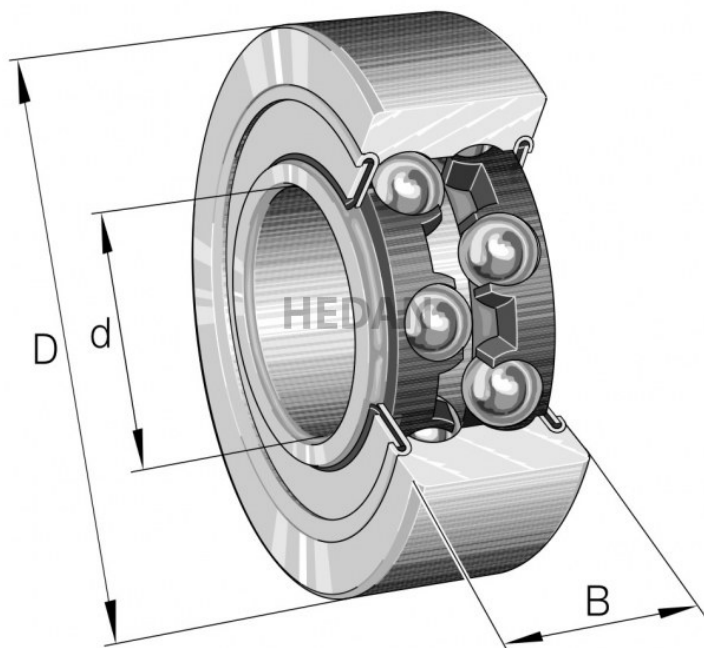

**HEDAN**

**3201-B**

## Variants

	Index	Attributes	Availability	Price
	3201-BB-2RSR-TVH		Out of stock	Product prices will become visible after signing in.
	3201-BB-TVH-C3		Low	Product prices will become visible after signing in.
	3201-BB-TVH		Low	Product prices will become visible after signing in.
	3201-BB-2Z-TVH		Medium	Product prices will become visible after signing in.
	3201-BB-2RSR-TVH-C3		Low	Product prices will become visible after signing in.