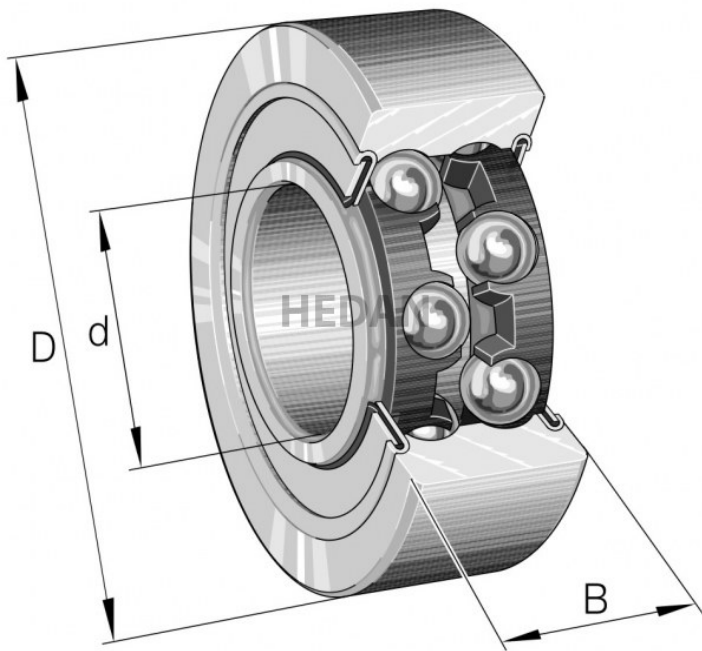

**HEDAN**

**3201-B**

## Variants

	Index	Attributes	Availability	Price
	3201-BB-2RSR-TVH		Out of stock	Product prices will become visible after signing in.
	3201-BB-TVH-C3		Low	Product prices will become visible after signing in.
	3201-BB-TVH		Low	Product prices will become visible after signing in.
	3201-BB-2Z-TVH		Medium	Product prices will become visible after signing in.
	3201-BB-2RSR-TVH-C3		Low	Product prices will become visible after signing in.