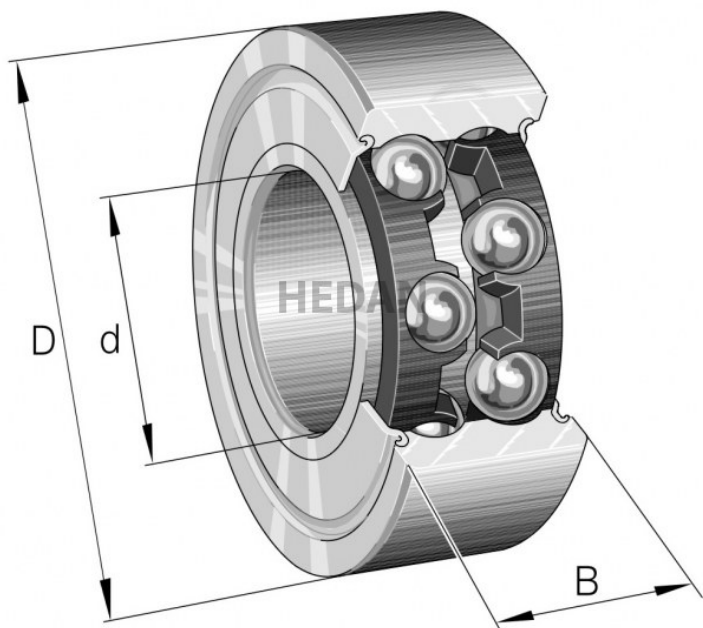

**HEDAN**

**3201-B**

## Variants

	Index	Attributes	Availability	Price
	3201-BB-2Z-TVH		Medium	Product prices will become visible after signing in.
	3201-BB-TVH-C3		Low	Product prices will become visible after signing in.
	3201-BB-TVH		Low	Product prices will become visible after signing in.
	3201-BB-2RSR-TVH-C3		Low	Product prices will become visible after signing in.
	3201-BB-2RSR-TVH		Out of stock	Product prices will become visible after signing in.