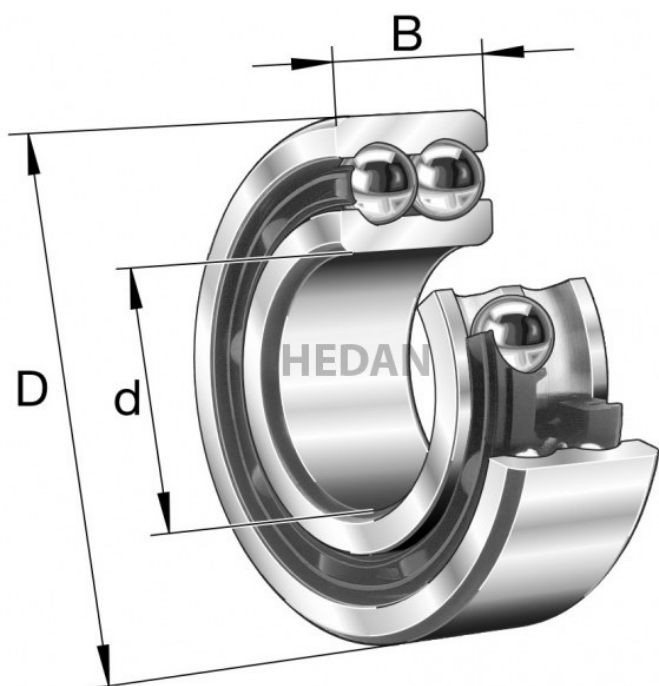

**HEDAN**

**3201-B**

## Variants

	Index	Attributes	Availability	Price
	3201-BB-TVH		Low	Product prices will become visible after signing in.
	3201-BB-TVH-C3		Low	Product prices will become visible after signing in.
	3201-BB-2Z-TVH		Medium	Product prices will become visible after signing in.
	3201-BB-2RSR-TVH-C3		Low	Product prices will become visible after signing in.
	3201-BB-2RSR-TVH		Out of stock	Product prices will become visible after signing in.