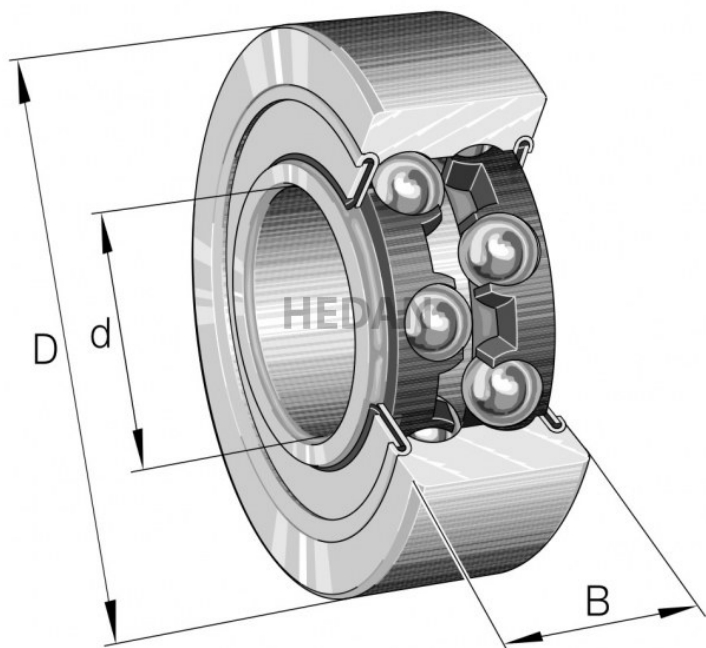

HEDAN

3202-B

Variants

	Index	Attributes	Availability	Price
	3202-BD-XL-2HRS-TVH		High	Product prices will become visible after signing in.
	3202-BD-XL-2Z-TVH		High	Product prices will become visible after signing in.
	3202-BD-XL-TVH		Medium	Product prices will become visible after signing in.
	3202-BD-XL-TVH-C3		Out of stock	Product prices will become visible after signing in.
	3202-BD-XL-2HRS-TVH-C3		Low	Product prices will become visible after signing in.