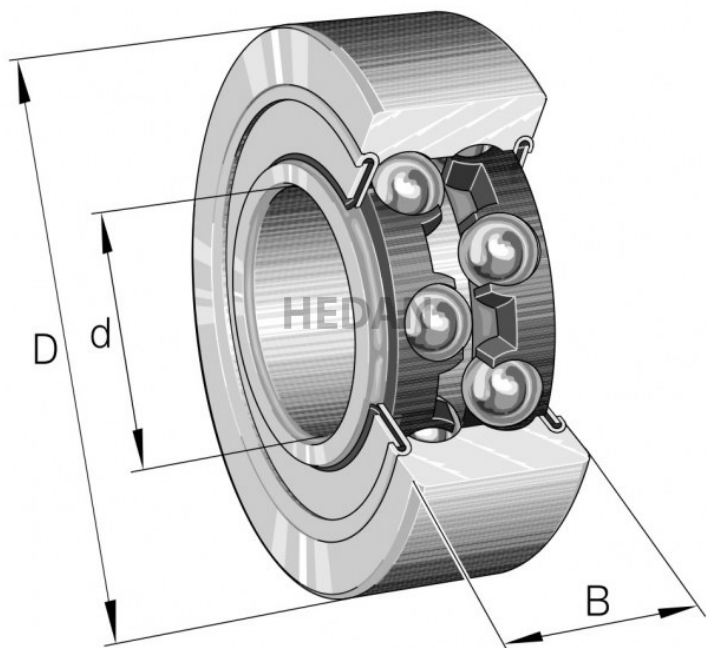

**HEDAN**

**3202-B**

## Variants

	Index	Attributes	Availability	Price
	3202-BD-XL-2HRS-TVH		Out of stock	Product prices will become visible after signing in.
	3202-BD-XL-2Z-TVH		High	Product prices will become visible after signing in.
	3202-BD-XL-TVH		Medium	Product prices will become visible after signing in.
	3202-BD-XL-TVH-C3		Low	Product prices will become visible after signing in.
	3202-BD-XL-2HRS-TVH-C3		Medium	Product prices will become visible after signing in.