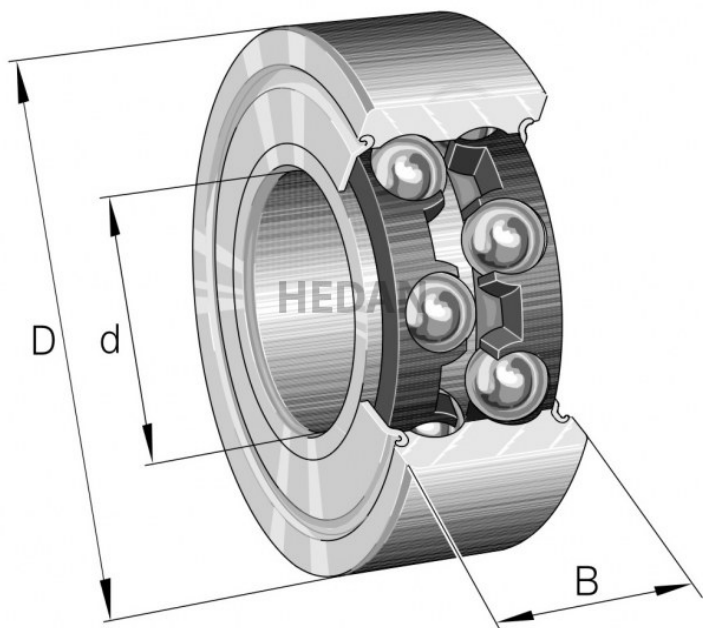

**HEDAN**

**3202-B**

## Variants

	Index	Attributes	Availability	Price
	3202-BD-XL-2Z-TVH		High	Product prices will become visible after signing in.
	3202-BD-XL-2HRS-TVH		High	Product prices will become visible after signing in.
	3202-BD-XL-TVH		Medium	Product prices will become visible after signing in.
	3202-BD-XL-TVH-C3		Out of stock	Product prices will become visible after signing in.
	3202-BD-XL-2HRS-TVH-C3		Low	Product prices will become visible after signing in.