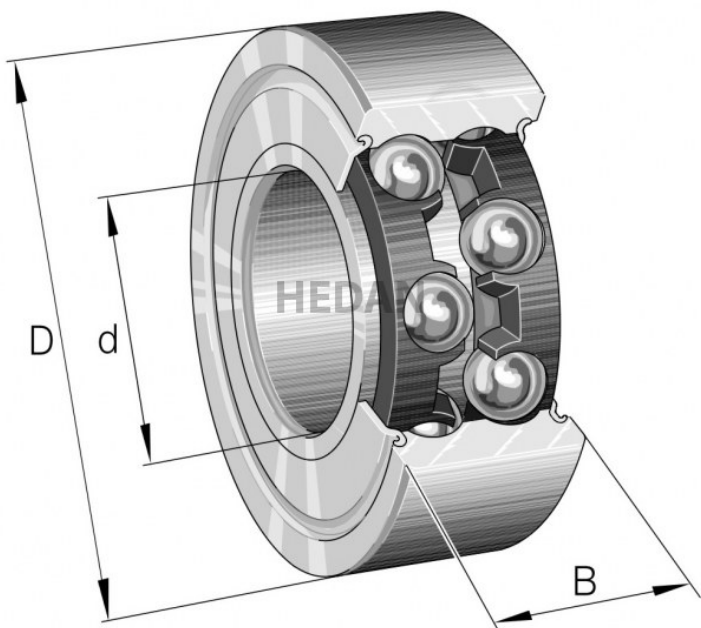

HEDAN

3202-B

Variants

	Index	Attributes	Availability	Price
	3202-BD-XL-2Z-TVH		High	Product prices will become visible after signing in.
	3202-BD-XL-2HRS-TVH		Out of stock	Product prices will become visible after signing in.
	3202-BD-XL-TVH		Medium	Product prices will become visible after signing in.
	3202-BD-XL-TVH-C3		Low	Product prices will become visible after signing in.
	3202-BD-XL-2HRS-TVH-C3		Medium	Product prices will become visible after signing in.