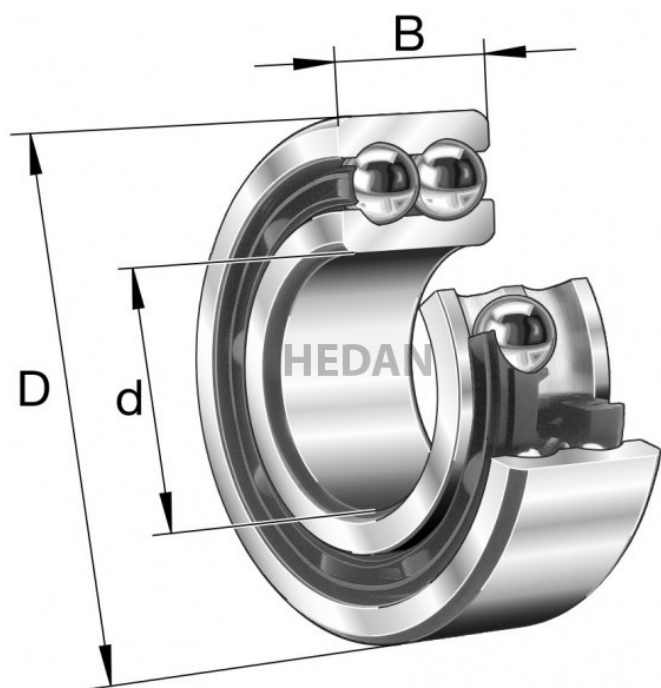

**HEDAN**

**3202-B**

## Variants

	Index	Attributes	Availability	Price
	3202-BD-XL-TVH		Medium	Product prices will become visible after signing in.
	3202-BD-XL-2Z-TVH		High	Product prices will become visible after signing in.
	3202-BD-XL-2HRS-TVH		High	Product prices will become visible after signing in.
	3202-BD-XL-TVH-C3		Out of stock	Product prices will become visible after signing in.
	3202-BD-XL-2HRS-TVH-C3		Low	Product prices will become visible after signing in.