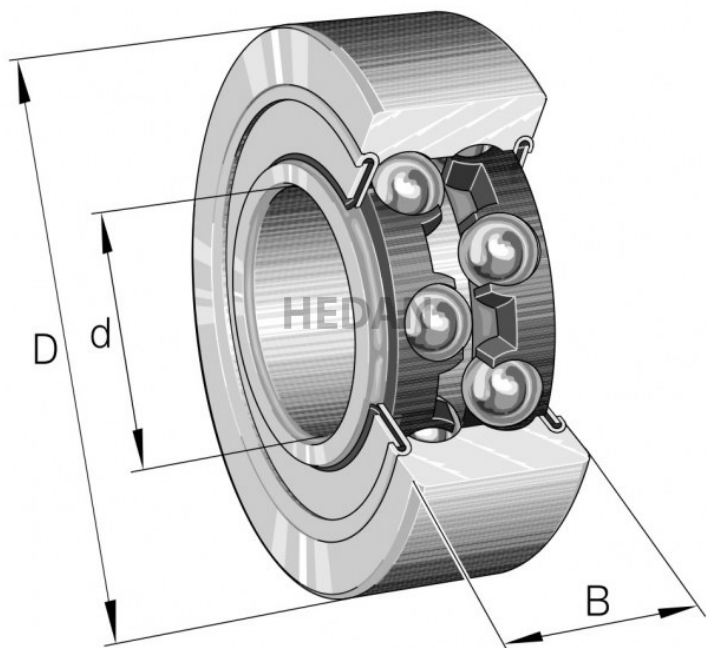

HEDAN

3202-B

Variants

	Index	Attributes	Availability	Price
	3202-BD-XL-2HRS-TVH-C3		Low	Product prices will become visible after signing in.
	3202-BD-XL-2Z-TVH		High	Product prices will become visible after signing in.
	3202-BD-XL-2HRS-TVH		High	Product prices will become visible after signing in.
	3202-BD-XL-TVH		Medium	Product prices will become visible after signing in.
	3202-BD-XL-TVH-C3		Out of stock	Product prices will become visible after signing in.