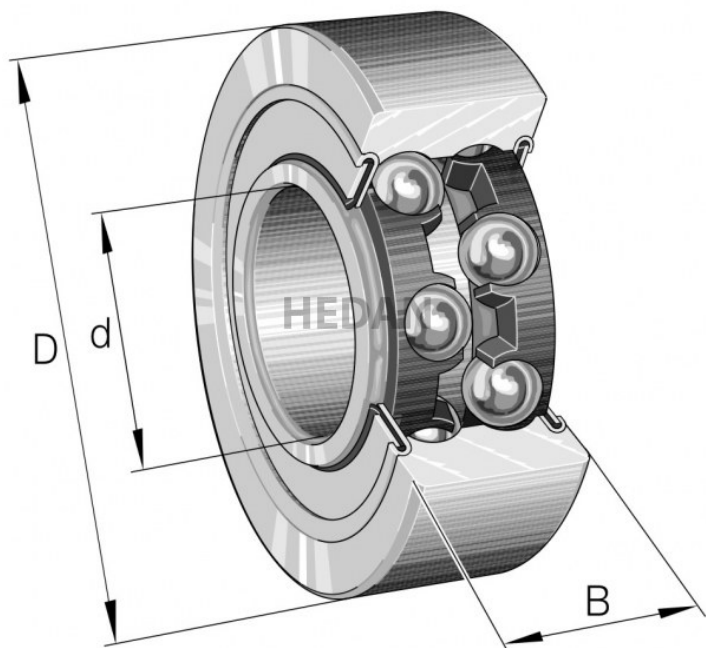

HEDAN

3202-B

Variants

	Index	Attributes	Availability	Price
	3202-BD-XL-2HRS-TVH-C3		Medium	Product prices will become visible after signing in.
	3202-BD-XL-2Z-TVH		High	Product prices will become visible after signing in.
	3202-BD-XL-2HRS-TVH		Out of stock	Product prices will become visible after signing in.
	3202-BD-XL-TVH		Medium	Product prices will become visible after signing in.
	3202-BD-XL-TVH-C3		Low	Product prices will become visible after signing in.