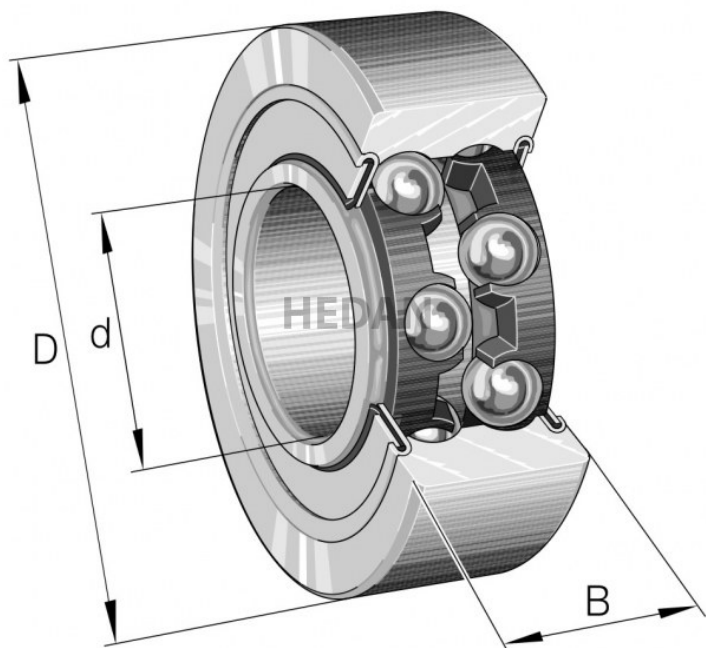

**HEDAN**

**3203-B**

## Variants

	Index	Attributes	Availability	Price
	3203-BD-XL-2HRS-TVH		Low	Product prices will become visible after signing in.
	3203-BD-XL-2Z-TVH-C3		Low	Product prices will become visible after signing in.
	3203-BD-XL-2Z-TVH		Low	Product prices will become visible after signing in.
	3203-BD-XL-2Z-C3		High	Product prices will become visible after signing in.
	3203-BD-XL-2HRS-TVH-C3		Low	Product prices will become visible after signing in.
	3203-BD-XL-TVH-C3		Out of stock	Product prices will become visible after signing in.
	3203-BD-XL-TVH-L285		Low	Product prices will become visible after signing in.