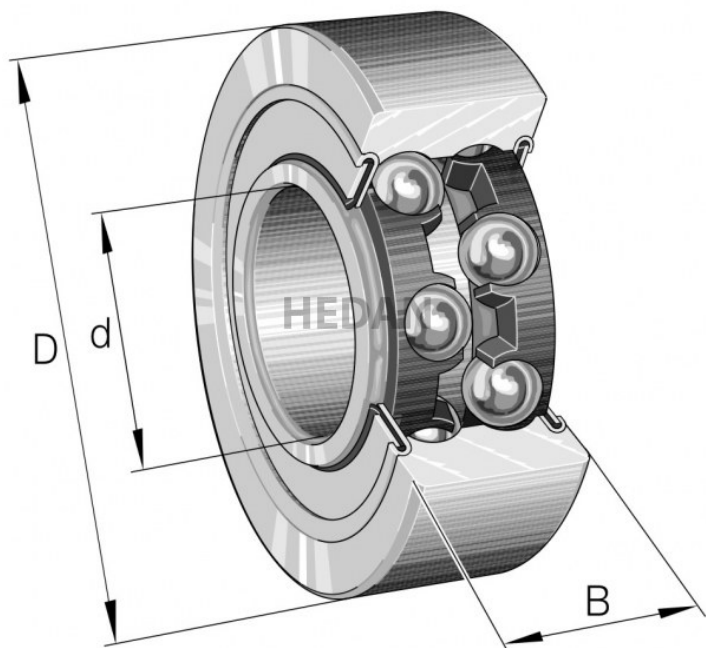

HEDAN

3203-B

Variants

	Index	Attributes	Availability	Price
	3203-BD-XL-2HRS-TVH		Low	Product prices will become visible after signing in.
	3203-BD-XL-2Z-TVH-C3		High	Product prices will become visible after signing in.
	3203-BD-XL-2Z-TVH		Low	Product prices will become visible after signing in.
	3203-BD-XL-2Z-C3		High	Product prices will become visible after signing in.
	3203-BD-XL-2HRS-TVH-C3		Low	Product prices will become visible after signing in.
	3203-BD-XL-TVH-C3		Low	Product prices will become visible after signing in.
	3203-BD-XL-TVH-L285		Low	Product prices will become visible after signing in.