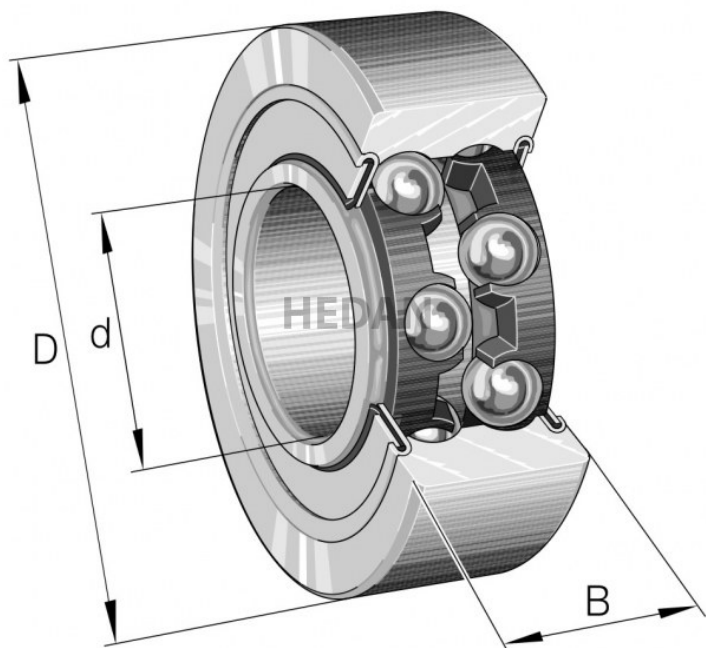

**HEDAN**

**3203-B**

## Variants

	Index	Attributes	Availability	Price
	3203-BD-XL-2HRS-TVH		Low	Product prices will become visible after signing in.
	3203-BD-XL-2Z-TVH-C3		Medium	Product prices will become visible after signing in.
	3203-BD-XL-2Z-TVH		Low	Product prices will become visible after signing in.
	3203-BD-XL-2Z-C3		High	Product prices will become visible after signing in.
	3203-BD-XL-2HRS-TVH-C3		Out of stock	Product prices will become visible after signing in.
	3203-BD-XL-TVH-C3		Out of stock	Product prices will become visible after signing in.
	3203-BD-XL-TVH-L285		Low	Product prices will become visible after signing in.