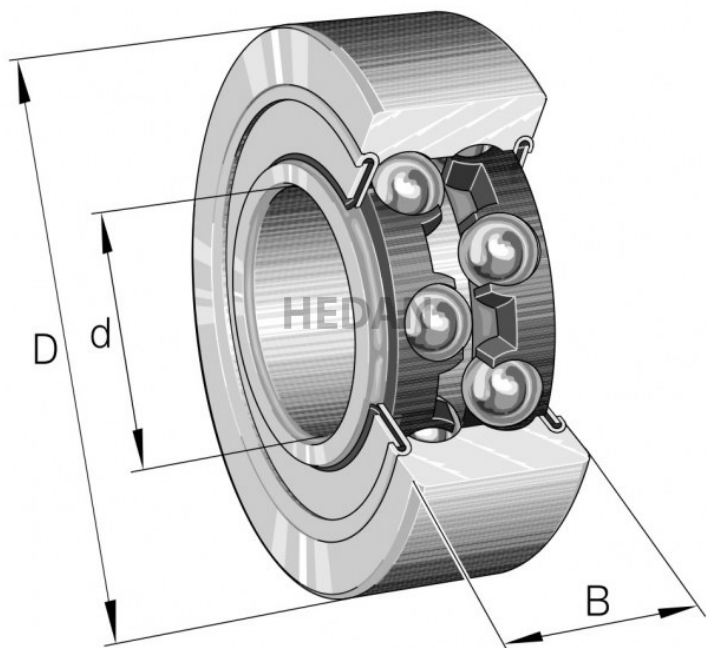

HEDAN

3203-B

Variants

	Index	Attributes	Availability	Price
	3203-BD-XL-2HRS-TVH		Low	Product prices will become visible after signing in.
	3203-BD-XL-2Z-TVH-C3		High	Product prices will become visible after signing in.
	3203-BD-XL-2Z-TVH		Low	Product prices will become visible after signing in.
	3203-BD-XL-2Z-C3		High	Product prices will become visible after signing in.
	3203-BD-XL-2HRS-TVH-C3		Out of stock	Product prices will become visible after signing in.
	3203-BD-XL-TVH-C3		Low	Product prices will become visible after signing in.
	3203-BD-XL-TVH-L285		Low	Product prices will become visible after signing in.