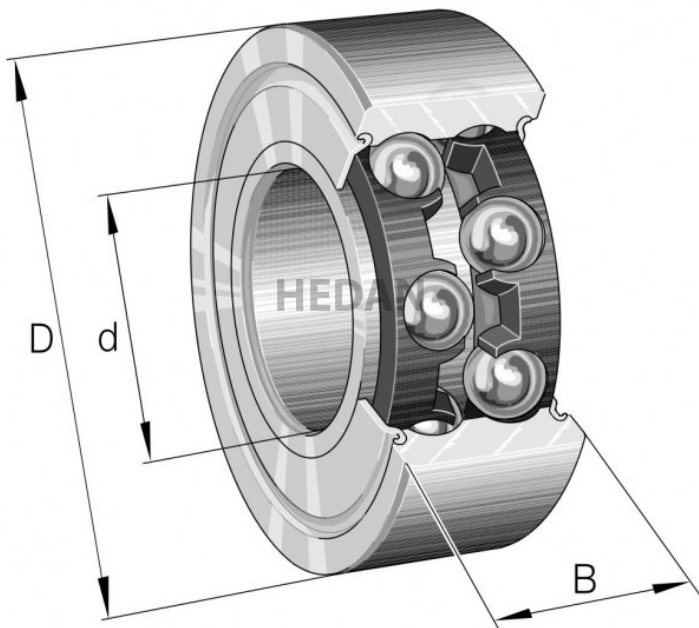

**HEDAN**

**3203-B**

## Variants

	Index	Attributes	Availability	Price
	3203-BD-XL-2Z-TVH		Low	Product prices will become visible after signing in.
	3203-BD-XL-2Z-TVH-C3		Medium	Product prices will become visible after signing in.
	3203-BD-XL-2HRS-TVH		Low	Product prices will become visible after signing in.
	3203-BD-XL-2Z-C3		High	Product prices will become visible after signing in.
	3203-BD-XL-2HRS-TVH-C3		Out of stock	Product prices will become visible after signing in.
	3203-BD-XL-TVH-C3		Out of stock	Product prices will become visible after signing in.
	3203-BD-XL-TVH-L285		Low	Product prices will become visible after signing in.