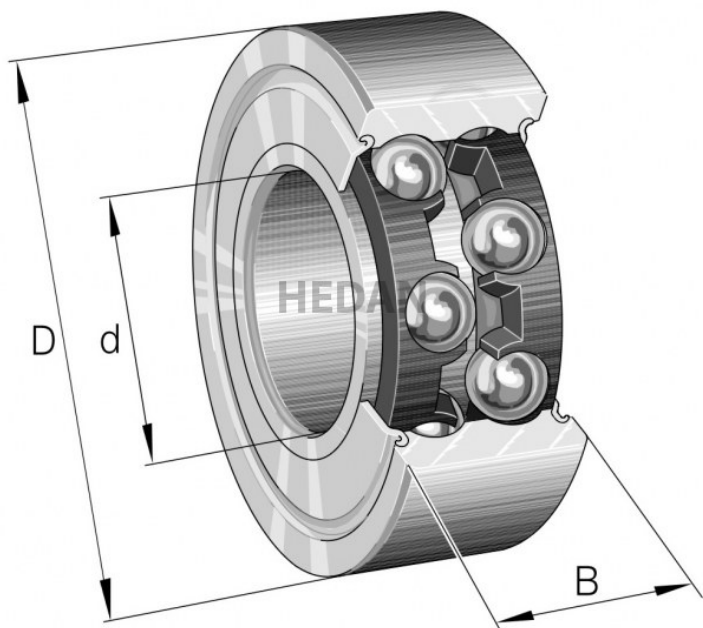

HEDAN

3203-B

Variants

	Index	Attributes	Availability	Price
	3203-BD-XL-2Z-TVH		Low	Product prices will become visible after signing in.
	3203-BD-XL-2Z-TVH-C3		High	Product prices will become visible after signing in.
	3203-BD-XL-2HRS-TVH		Low	Product prices will become visible after signing in.
	3203-BD-XL-2Z-C3		High	Product prices will become visible after signing in.
	3203-BD-XL-2HRS-TVH-C3		Out of stock	Product prices will become visible after signing in.
	3203-BD-XL-TVH-C3		Low	Product prices will become visible after signing in.
	3203-BD-XL-TVH-L285		Low	Product prices will become visible after signing in.