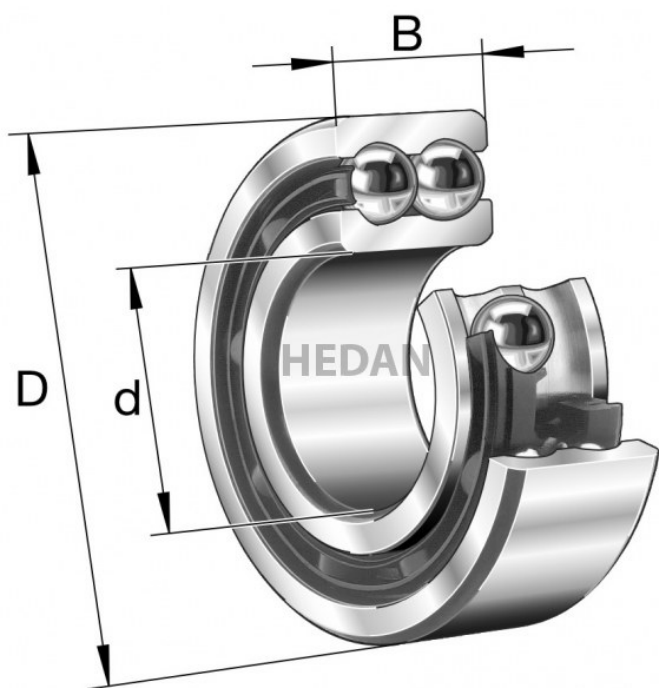

HEDAN

3203-B

Variants

	Index	Attributes	Availability	Price
	3203-BD-XL-TVH-L285		Low	Product prices will become visible after signing in.
	3203-BD-XL-2Z-TVH-C3		High	Product prices will become visible after signing in.
	3203-BD-XL-2Z-TVH		Low	Product prices will become visible after signing in.
	3203-BD-XL-2HRS-TVH		Low	Product prices will become visible after signing in.
	3203-BD-XL-2Z-C3		High	Product prices will become visible after signing in.
	3203-BD-XL-2HRS-TVH-C3		Out of stock	Product prices will become visible after signing in.
	3203-BD-XL-TVH-C3		Low	Product prices will become visible after signing in.