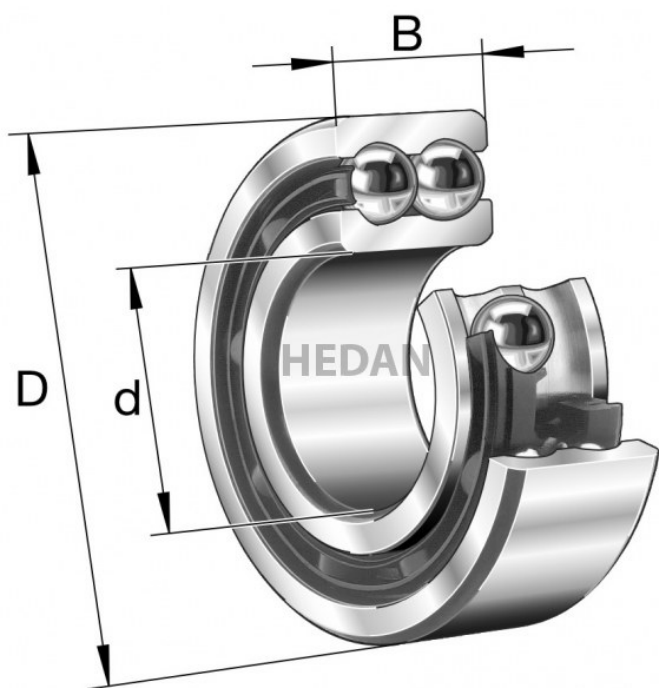

**HEDAN**

**3203-B**

## Variants

	Index	Attributes	Availability	Price
	3203-BD-XL-TVH-C3		Out of stock	Product prices will become visible after signing in.
	3203-BD-XL-2Z-TVH-C3		Medium	Product prices will become visible after signing in.
	3203-BD-XL-2Z-TVH		Low	Product prices will become visible after signing in.
	3203-BD-XL-2HRS-TVH		Low	Product prices will become visible after signing in.
	3203-BD-XL-2Z-C3		High	Product prices will become visible after signing in.
	3203-BD-XL-2HRS-TVH-C3		Out of stock	Product prices will become visible after signing in.
	3203-BD-XL-TVH-L285		Low	Product prices will become visible after signing in.