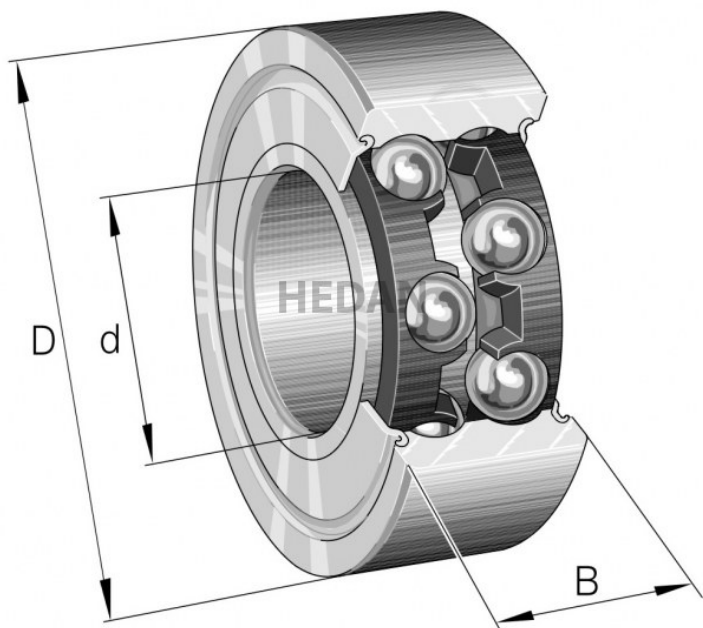

**HEDAN**

**3204-B**

## Variants

	Index	Attributes	Availability	Price
	3204-BD-XL-2Z-TVH		High	Product prices will become visible after signing in.
	3204-BD-XL-TVH		Out of stock	Product prices will become visible after signing in.
	3204-BD-XL-2HRS-TVH		High	Product prices will become visible after signing in.
	3204-BD-XL-TVH-C3		Low	Product prices will become visible after signing in.
	3204-BD-XL-2Z-TVH-C3		Out of stock	Product prices will become visible after signing in.
	3204-BD-XL-2HRS		Out of stock	Product prices will become visible after signing in.
	3204-BD-XL-2HRS-TVH-C3		Low	Product prices will become visible after signing in.