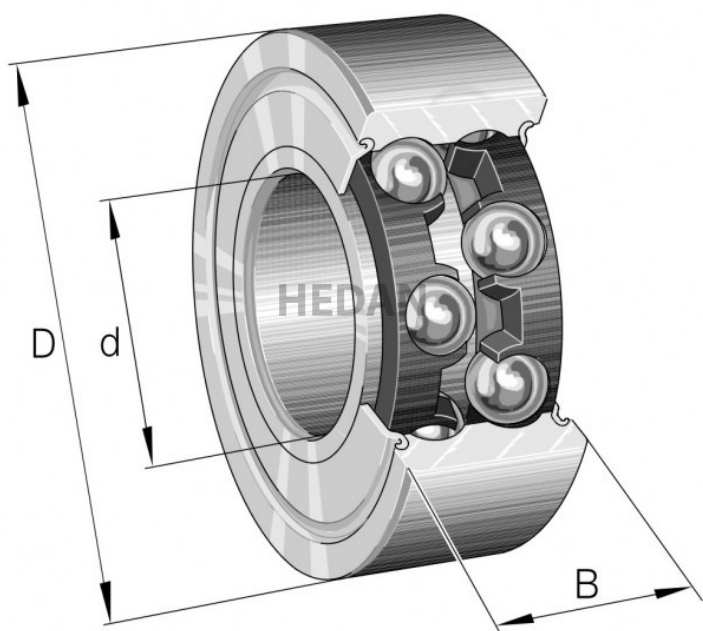

**HEDAN**

**3204-B**

## Variants

	Index	Attributes	Availability	Price
	3204-BD-XL-2Z-TVH		High	Product prices will become visible after signing in.
	3204-BD-XL-TVH		Medium	Product prices will become visible after signing in.
	3204-BD-XL-2HRS-TVH		High	Product prices will become visible after signing in.
	3204-BD-XL-TVH-C3		Low	Product prices will become visible after signing in.
	3204-BD-XL-2Z-TVH-C3		Out of stock	Product prices will become visible after signing in.
	3204-BD-XL-2HRS		Out of stock	Product prices will become visible after signing in.
	3204-BD-XL-2HRS-TVH-C3		Low	Product prices will become visible after signing in.