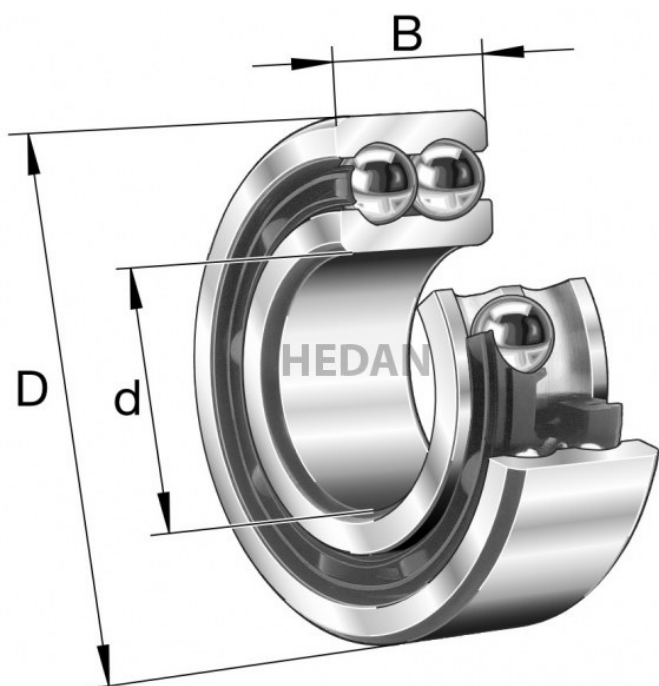

**HEDAN**

**3204-B**

## Variants

	Index	Attributes	Availability	Price
	3204-BD-XL-TVH		Out of stock	Product prices will become visible after signing in.
	3204-BD-XL-2HRS-TVH		Low	Product prices will become visible after signing in.
	3204-BD-XL-TVH-C3		Out of stock	Product prices will become visible after signing in.
	3204-BD-XL-2Z-TVH-C3		Out of stock	Product prices will become visible after signing in.
	3204-BD-XL-2HRS		Out of stock	Product prices will become visible after signing in.
	3204-BD-XL-2Z-TVH		High	Product prices will become visible after signing in.
	3204-BD-XL-2HRS-TVH-C3		Out of stock	Product prices will become visible after signing in.