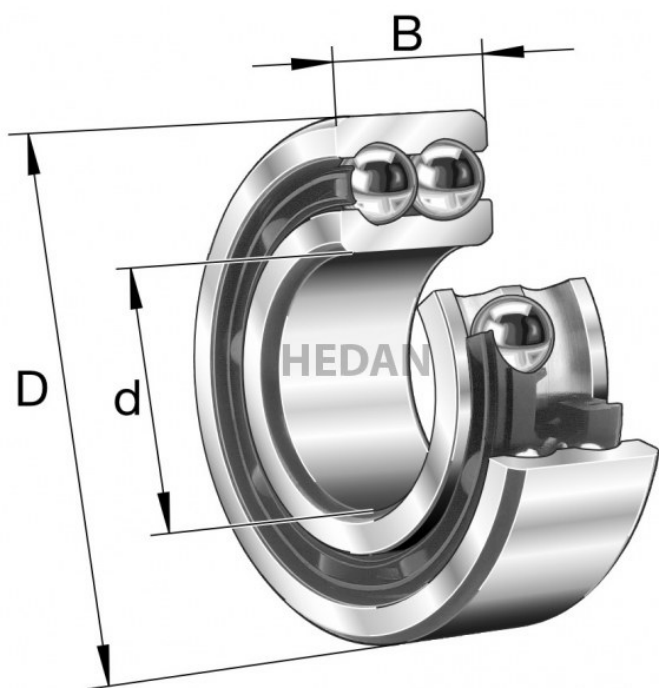

**HEDAN**

**3204-B**

## Variants

	Index	Attributes	Availability	Price
	3204-BD-XL-TVH		Medium	Product prices will become visible after signing in.
	3204-BD-XL-2HRS-TVH		High	Product prices will become visible after signing in.
	3204-BD-XL-TVH-C3		Low	Product prices will become visible after signing in.
	3204-BD-XL-2Z-TVH-C3		Out of stock	Product prices will become visible after signing in.
	3204-BD-XL-2HRS		Out of stock	Product prices will become visible after signing in.
	3204-BD-XL-2Z-TVH		High	Product prices will become visible after signing in.
	3204-BD-XL-2HRS-TVH-C3		Low	Product prices will become visible after signing in.