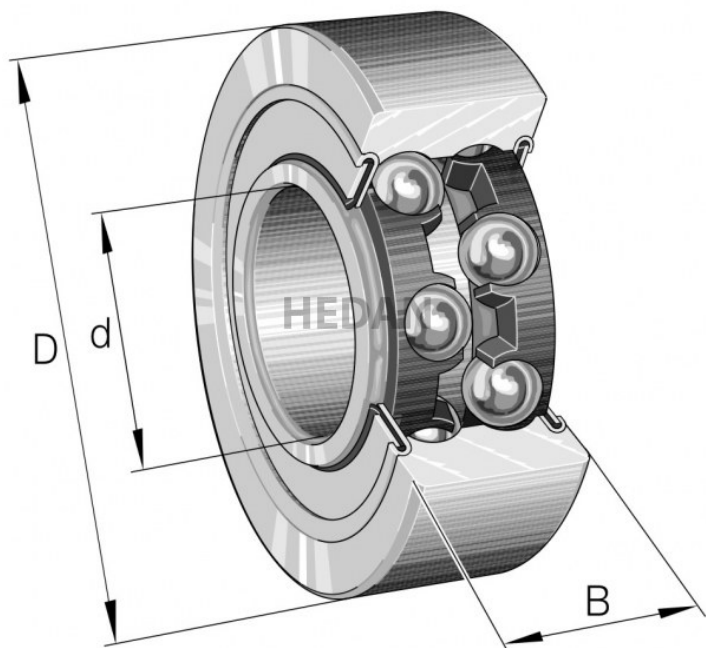

HEDAN

3205-B

Variants

	Index	Attributes	Availability	Price
	3205-BD-XL-2HRS-TVH		High	Product prices will become visible after signing in.
	3205-BD-XL-2Z-TVH-C3		High	Product prices will become visible after signing in.
	3205-BD-XL-2HRS		Low	Product prices will become visible after signing in.
	3205-BD-XL-2Z-TVH		High	Product prices will become visible after signing in.
	3205-BD-XL-TVH		High	Product prices will become visible after signing in.
	3205-BD-XL-2HRS-TVH-C3		High	Product prices will become visible after signing in.
	3205-BD-XL-TVH-L285		Out of stock	Product prices will become visible after signing in.
	3205-BD-XL-TVH-C3		Low	Product prices will become visible after signing in.