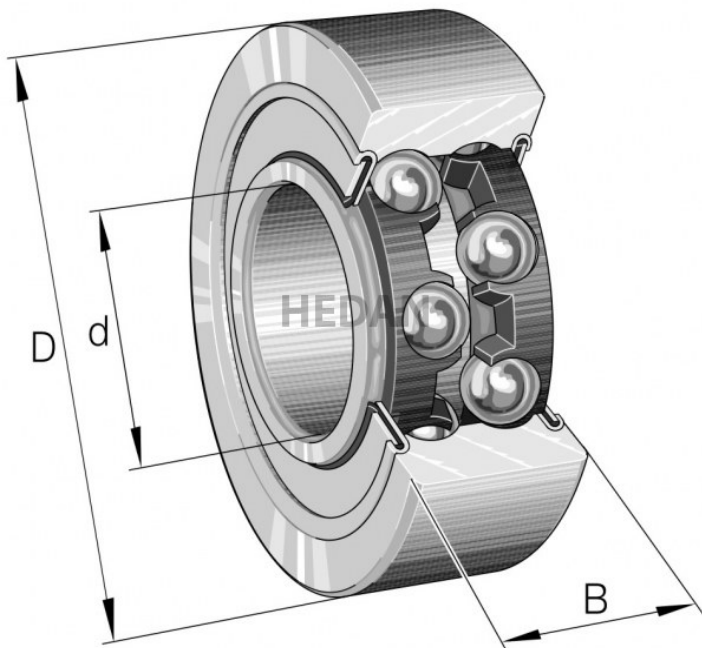

HEDAN

3205-B

Variants

	Index	Attributes	Availability	Price
	3205-BD-XL-2HRS-TVH		High	Product prices will become visible after signing in.
	3205-BD-XL-2Z-TVH-C3		High	Product prices will become visible after signing in.
	3205-BD-XL-2HRS		Low	Product prices will become visible after signing in.
	3205-BD-XL-2Z-TVH		High	Product prices will become visible after signing in.
	3205-BD-XL-TVH		High	Product prices will become visible after signing in.
	3205-BD-XL-2HRS-TVH-C3		High	Product prices will become visible after signing in.
	3205-BD-XL-TVH-L285		Out of stock	Product prices will become visible after signing in.
	3205-BD-XL-TVH-C3		Low	Product prices will become visible after signing in.