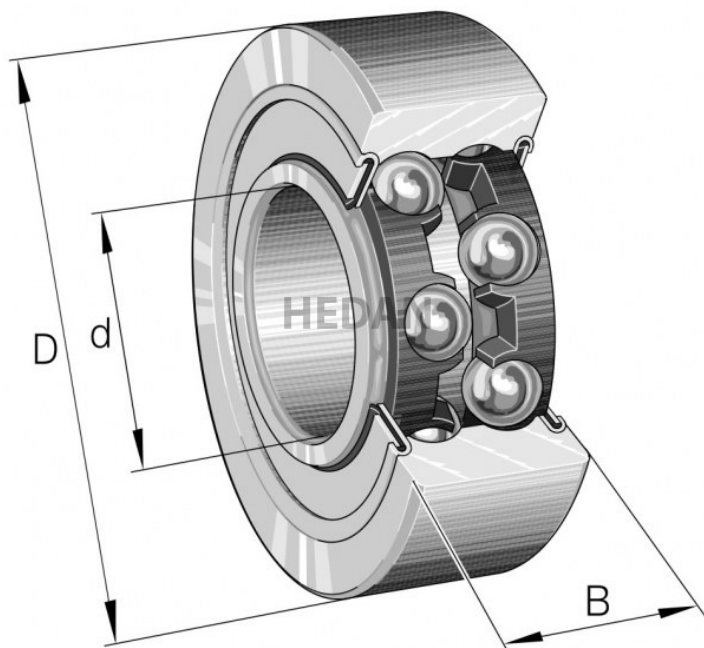

HEDAN

3205-B

Variants

| | Index | Attributes | Availability | Price |
|--|------------------------|------------|--------------|--|
|  | 3205-BD-XL-2HRS-TVH | | High | Product prices will become visible after signing in. |
|  | 3205-BD-XL-2Z-TVH-C3 | | High | Product prices will become visible after signing in. |
|  | 3205-BD-XL-2HRS | | Low | Product prices will become visible after signing in. |
|  | 3205-BD-XL-2Z-TVH | | High | Product prices will become visible after signing in. |
|  | 3205-BD-XL-TVH | | High | Product prices will become visible after signing in. |
|  | 3205-BD-XL-2HRS-TVH-C3 | | Out of stock | Product prices will become visible after signing in. |
|  | 3205-BD-XL-TVH-L285 | | Out of stock | Product prices will become visible after signing in. |
|  | 3205-BD-XL-TVH-C3 | | Low | Product prices will become visible after signing in. |