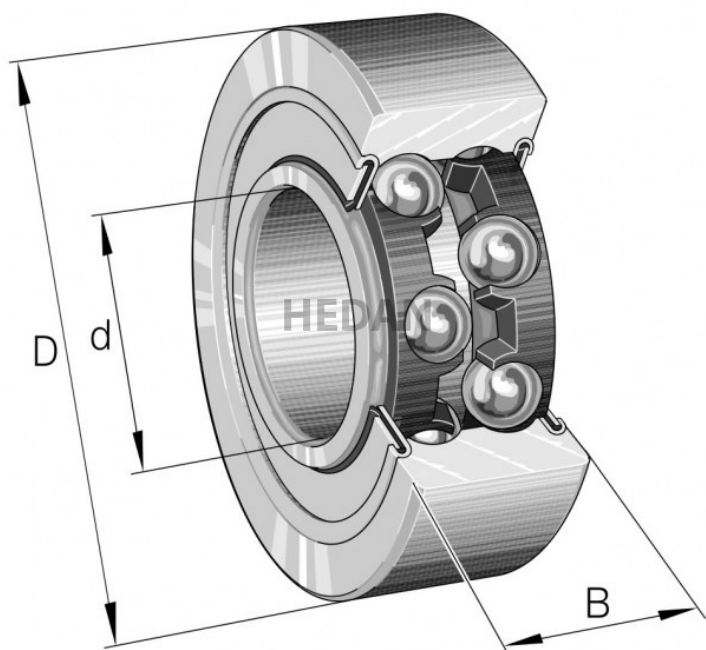

**HEDAN**

**3205-B**

## Variants

	Index	Attributes	Availability	Price
	3205-BD-XL-2HRS-TVH-C3		High	Product prices will become visible after signing in.
	3205-BD-XL-2Z-TVH-C3		High	Product prices will become visible after signing in.
	3205-BD-XL-2HRS		Low	Product prices will become visible after signing in.
	3205-BD-XL-2Z-TVH		High	Product prices will become visible after signing in.
	3205-BD-XL-TVH		High	Product prices will become visible after signing in.
	3205-BD-XL-TVH-L285		Out of stock	Product prices will become visible after signing in.
	3205-BD-XL-TVH-C3		Low	Product prices will become visible after signing in.
	3205-BD-XL-2HRS-TVH		High	Product prices will become visible after signing in.