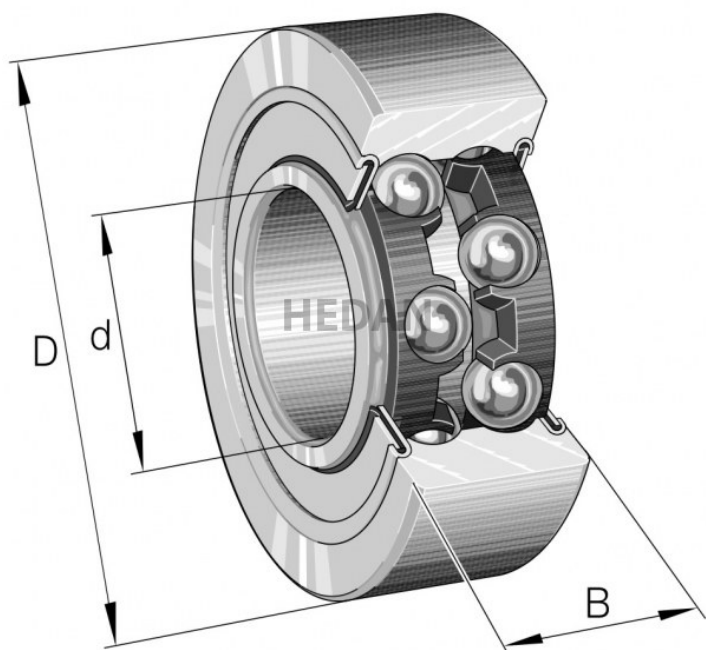

HEDAN

3205-B

Variants

| | Index | Attributes | Availability | Price |
|--|------------------------|------------|--------------|--|
|  | 3205-BD-XL-2HRS-TVH-C3 | | Out of stock | Product prices will become visible after signing in. |
|  | 3205-BD-XL-2Z-TVH-C3 | | High | Product prices will become visible after signing in. |
|  | 3205-BD-XL-2HRS | | Low | Product prices will become visible after signing in. |
|  | 3205-BD-XL-2Z-TVH | | High | Product prices will become visible after signing in. |
|  | 3205-BD-XL-TVH | | High | Product prices will become visible after signing in. |
|  | 3205-BD-XL-TVH-L285 | | Out of stock | Product prices will become visible after signing in. |
|  | 3205-BD-XL-TVH-C3 | | Low | Product prices will become visible after signing in. |
|  | 3205-BD-XL-2HRS-TVH | | High | Product prices will become visible after signing in. |