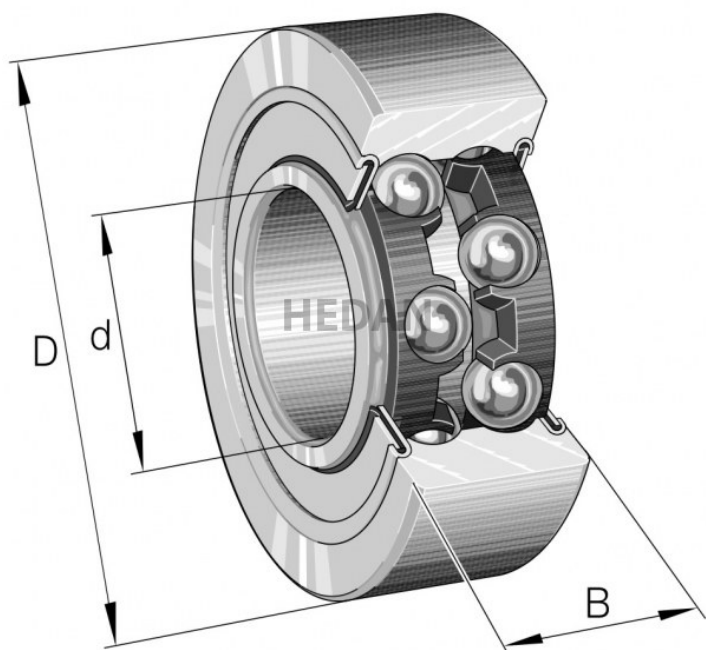

HEDAN

3205-B

Variants

	Index	Attributes	Availability	Price
	3205-BD-XL-2HRS-TVH-C3		High	Product prices will become visible after signing in.
	3205-BD-XL-2Z-TVH-C3		High	Product prices will become visible after signing in.
	3205-BD-XL-2HRS		Low	Product prices will become visible after signing in.
	3205-BD-XL-2Z-TVH		High	Product prices will become visible after signing in.
	3205-BD-XL-TVH		High	Product prices will become visible after signing in.
	3205-BD-XL-TVH-L285		Out of stock	Product prices will become visible after signing in.
	3205-BD-XL-TVH-C3		Out of stock	Product prices will become visible after signing in.
	3205-BD-XL-2HRS-TVH		High	Product prices will become visible after signing in.