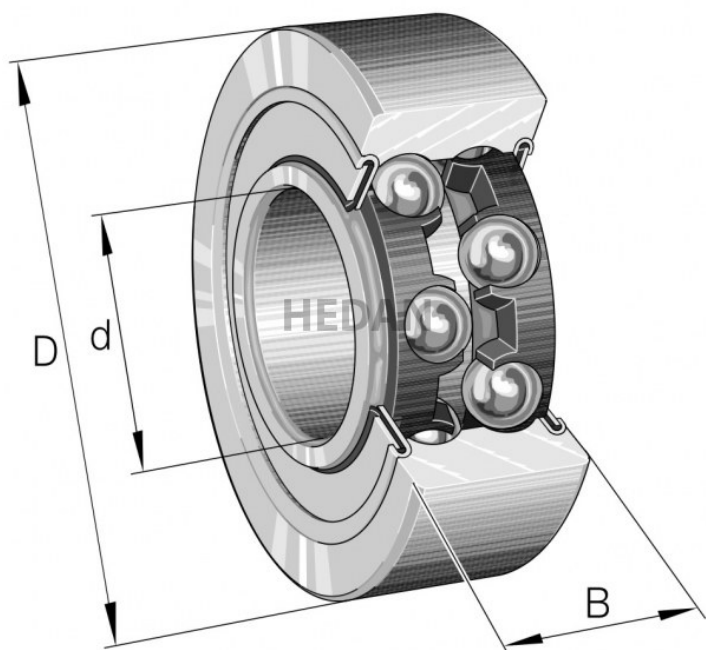

**HEDAN**

**3205-B**

## Variants

	Index	Attributes	Availability	Price
	3205-BD-XL-2HRS-TVH-C3		Out of stock	Product prices will become visible after signing in.
	3205-BD-XL-2Z-TVH-C3		High	Product prices will become visible after signing in.
	3205-BD-XL-2HRS		Low	Product prices will become visible after signing in.
	3205-BD-XL-2Z-TVH		High	Product prices will become visible after signing in.
	3205-BD-XL-TVH		High	Product prices will become visible after signing in.
	3205-BD-XL-TVH-L285		Out of stock	Product prices will become visible after signing in.
	3205-BD-XL-TVH-C3		Low	Product prices will become visible after signing in.
	3205-BD-XL-2HRS-TVH		High	Product prices will become visible after signing in.