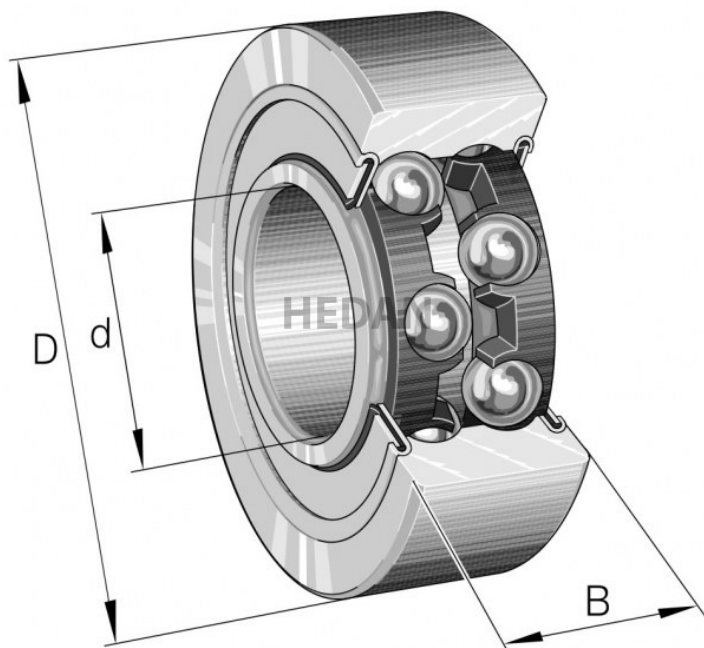

HEDAN

3204-B

Variants

	Index	Attributes	Availability	Price
	3204-BD-XL-2HRS-TVH		High	Product prices will become visible after signing in.
	3204-BD-XL-TVH		Medium	Product prices will become visible after signing in.
	3204-BD-XL-TVH-C3		Low	Product prices will become visible after signing in.
	3204-BD-XL-2Z-TVH-C3		Out of stock	Product prices will become visible after signing in.
	3204-BD-XL-2HRS		Out of stock	Product prices will become visible after signing in.
	3204-BD-XL-2Z-TVH		High	Product prices will become visible after signing in.
	3204-BD-XL-2HRS-TVH-C3		Low	Product prices will become visible after signing in.