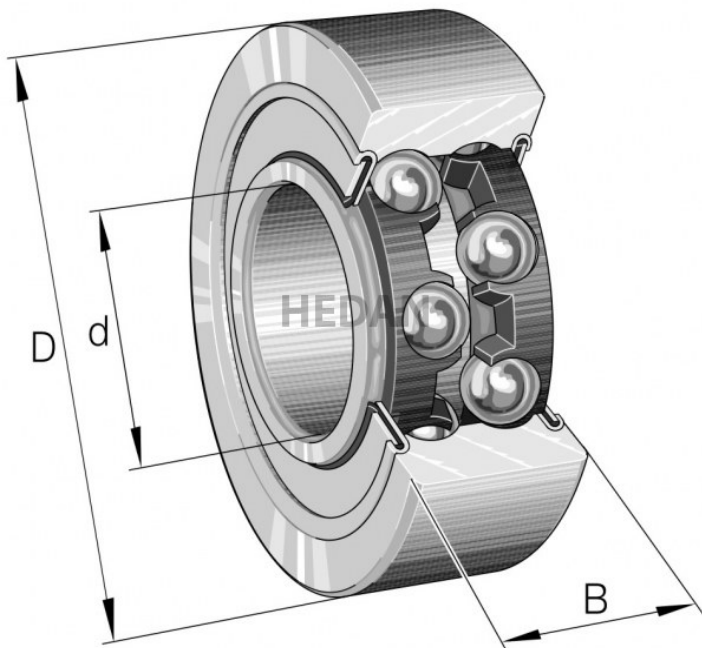

**HEDAN**

**3204-B**

## Variants

	Index	Attributes	Availability	Price
	3204-BD-XL-2HRS-TVH-C3		Low	Product prices will become visible after signing in.
	3204-BD-XL-TVH		Medium	Product prices will become visible after signing in.
	3204-BD-XL-2HRS-TVH		High	Product prices will become visible after signing in.
	3204-BD-XL-TVH-C3		Low	Product prices will become visible after signing in.
	3204-BD-XL-2Z-TVH-C3		Out of stock	Product prices will become visible after signing in.
	3204-BD-XL-2HRS		Out of stock	Product prices will become visible after signing in.
	3204-BD-XL-2Z-TVH		High	Product prices will become visible after signing in.