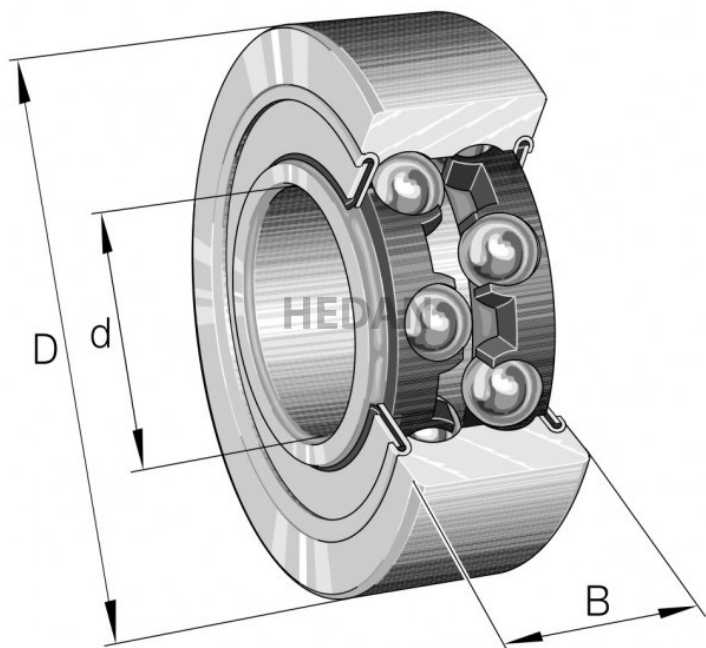

**HEDAN**

**3204-B**

## Variants

	Index	Attributes	Availability	Price
	3204-BD-XL-2HRS-TVH-C3		Out of stock	Product prices will become visible after signing in.
	3204-BD-XL-TVH		Out of stock	Product prices will become visible after signing in.
	3204-BD-XL-2HRS-TVH		Low	Product prices will become visible after signing in.
	3204-BD-XL-TVH-C3		Out of stock	Product prices will become visible after signing in.
	3204-BD-XL-2Z-TVH-C3		Out of stock	Product prices will become visible after signing in.
	3204-BD-XL-2HRS		Out of stock	Product prices will become visible after signing in.
	3204-BD-XL-2Z-TVH		High	Product prices will become visible after signing in.