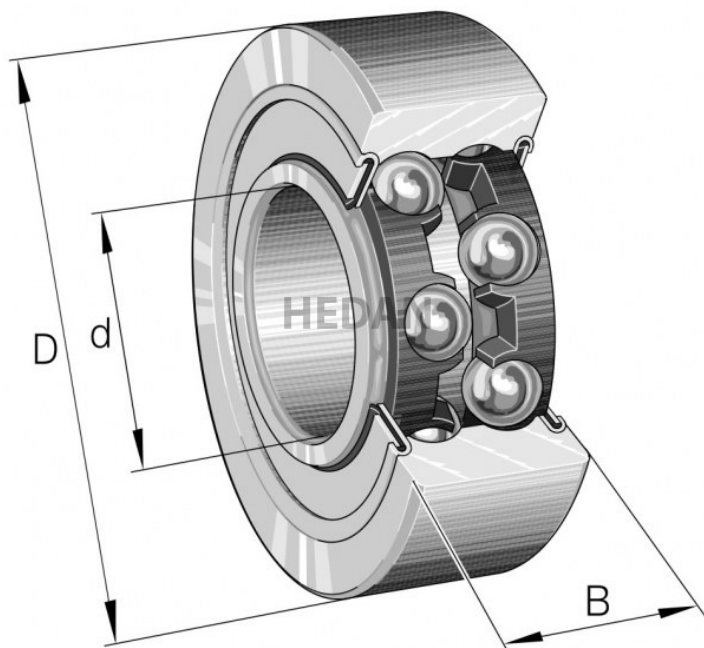

HEDAN

3203-B

Variants

	Index	Attributes	Availability	Price
	3203-BD-XL-2HRS-TVH-C3		Low	Product prices will become visible after signing in.
	3203-BD-XL-2Z-TVH-C3		High	Product prices will become visible after signing in.
	3203-BD-XL-2Z-TVH		Low	Product prices will become visible after signing in.
	3203-BD-XL-2HRS-TVH		Low	Product prices will become visible after signing in.
	3203-BD-XL-2Z-C3		High	Product prices will become visible after signing in.
	3203-BD-XL-TVH-C3		Low	Product prices will become visible after signing in.
	3203-BD-XL-TVH-L285		Low	Product prices will become visible after signing in.