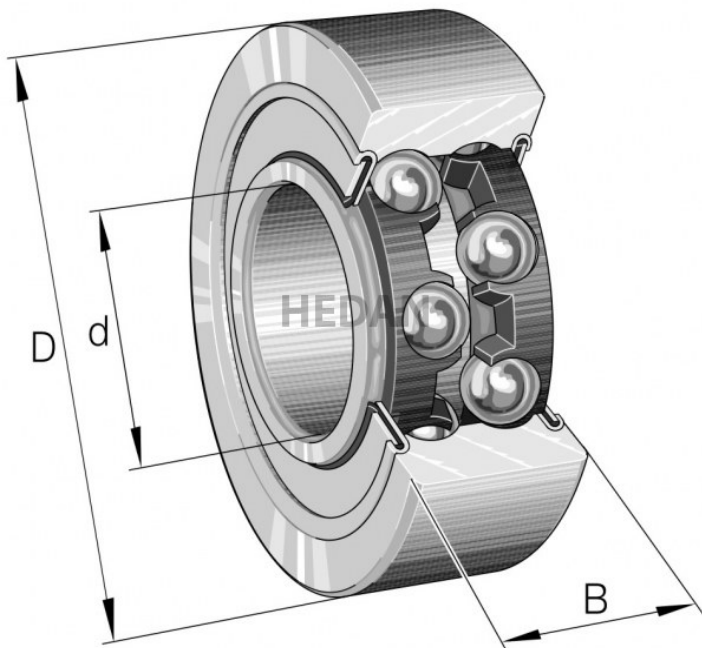

**HEDAN**

**3203-B**

## Variants

	Index	Attributes	Availability	Price
	3203-BD-XL-2HRS-TVH-C3		Out of stock	Product prices will become visible after signing in.
	3203-BD-XL-2Z-TVH-C3		Medium	Product prices will become visible after signing in.
	3203-BD-XL-2Z-TVH		Low	Product prices will become visible after signing in.
	3203-BD-XL-2HRS-TVH		Low	Product prices will become visible after signing in.
	3203-BD-XL-2Z-C3		High	Product prices will become visible after signing in.
	3203-BD-XL-TVH-C3		Out of stock	Product prices will become visible after signing in.
	3203-BD-XL-TVH-L285		Low	Product prices will become visible after signing in.