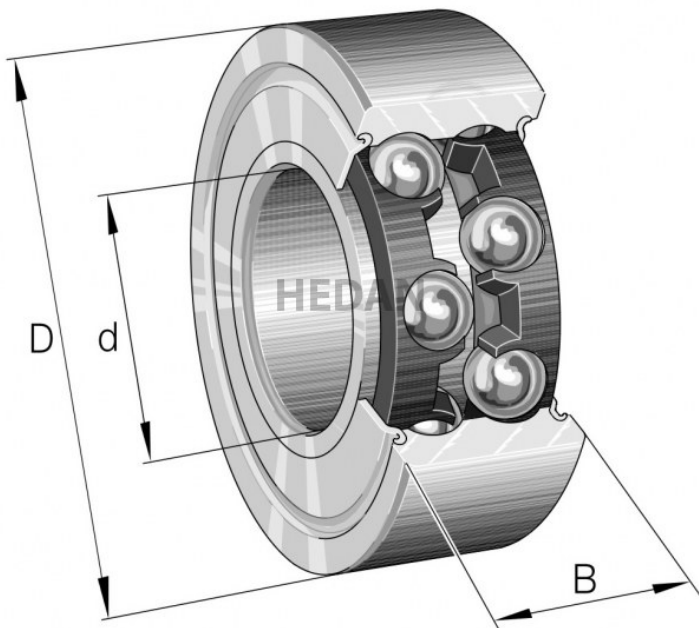

**HEDAN**

**3203-B**

## Variants

	Index	Attributes	Availability	Price
	3203-BD-XL-2Z-C3		High	Product prices will become visible after signing in.
	3203-BD-XL-2Z-TVH-C3		High	Product prices will become visible after signing in.
	3203-BD-XL-2Z-TVH		Low	Product prices will become visible after signing in.
	3203-BD-XL-2HRS-TVH		Low	Product prices will become visible after signing in.
	3203-BD-XL-2HRS-TVH-C3		Out of stock	Product prices will become visible after signing in.
	3203-BD-XL-TVH-C3		Low	Product prices will become visible after signing in.
	3203-BD-XL-TVH-L285		Low	Product prices will become visible after signing in.