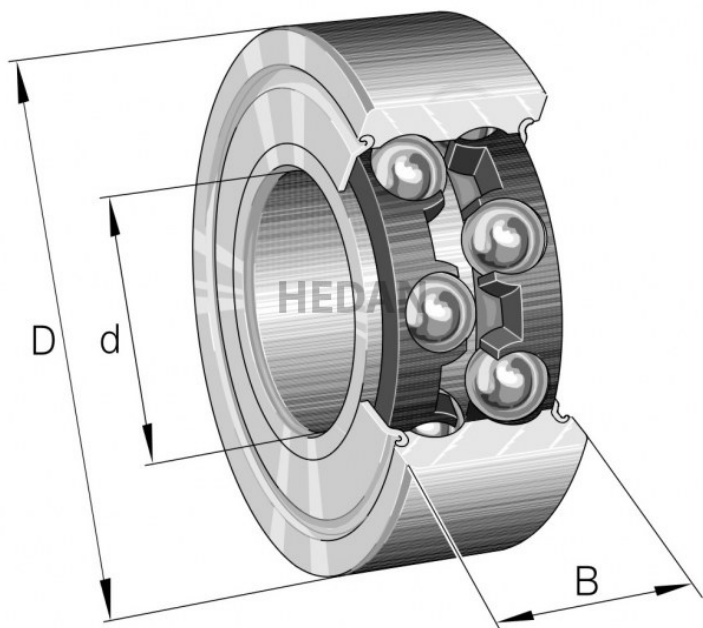

**HEDAN**

**3203-B**

## Variants

	Index	Attributes	Availability	Price
	3203-BD-XL-2Z-C3		High	Product prices will become visible after signing in.
	3203-BD-XL-2Z-TVH-C3		Low	Product prices will become visible after signing in.
	3203-BD-XL-2Z-TVH		Low	Product prices will become visible after signing in.
	3203-BD-XL-2HRS-TVH		Low	Product prices will become visible after signing in.
	3203-BD-XL-2HRS-TVH-C3		Low	Product prices will become visible after signing in.
	3203-BD-XL-TVH-C3		Out of stock	Product prices will become visible after signing in.
	3203-BD-XL-TVH-L285		Low	Product prices will become visible after signing in.