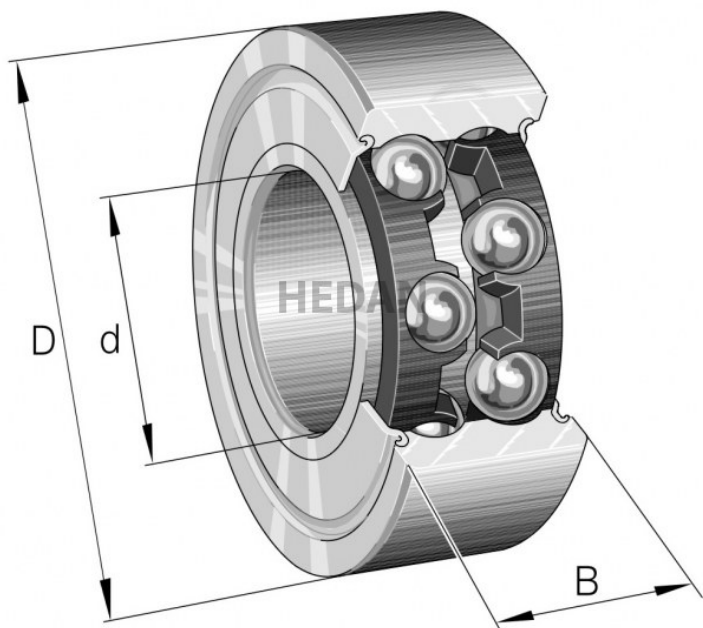

HEDAN

3205-B

Variants

	Index	Attributes	Availability	Price
	3205-BD-XL-2Z-TVH		High	Product prices will become visible after signing in.
	3205-BD-XL-2Z-TVH-C3		High	Product prices will become visible after signing in.
	3205-BD-XL-2HRS		Low	Product prices will become visible after signing in.
	3205-BD-XL-TVH		High	Product prices will become visible after signing in.
	3205-BD-XL-2HRS-TVH-C3		High	Product prices will become visible after signing in.
	3205-BD-XL-TVH-L285		Out of stock	Product prices will become visible after signing in.
	3205-BD-XL-TVH-C3		Low	Product prices will become visible after signing in.
	3205-BD-XL-2HRS-TVH		High	Product prices will become visible after signing in.