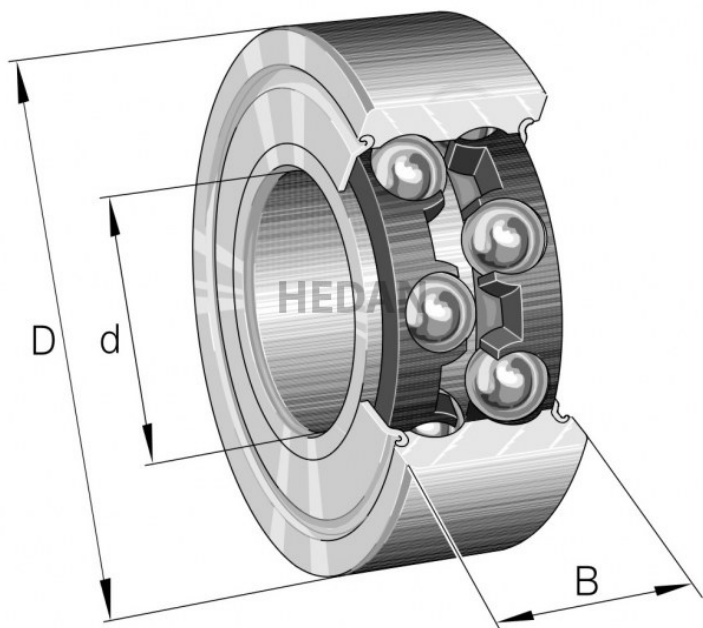

HEDAN

3205-B

Variants

| | Index | Attributes | Availability | Price |
|--|------------------------|------------|--------------|--|
|  | 3205-BD-XL-2Z-TVH-C3 | | High | Product prices will become visible after signing in. |
|  | 3205-BD-XL-2HRS | | Low | Product prices will become visible after signing in. |
|  | 3205-BD-XL-2Z-TVH | | High | Product prices will become visible after signing in. |
|  | 3205-BD-XL-TVH | | High | Product prices will become visible after signing in. |
|  | 3205-BD-XL-2HRS-TVH-C3 | | Out of stock | Product prices will become visible after signing in. |
|  | 3205-BD-XL-TVH-L285 | | Out of stock | Product prices will become visible after signing in. |
|  | 3205-BD-XL-TVH-C3 | | Low | Product prices will become visible after signing in. |
|  | 3205-BD-XL-2HRS-TVH | | High | Product prices will become visible after signing in. |