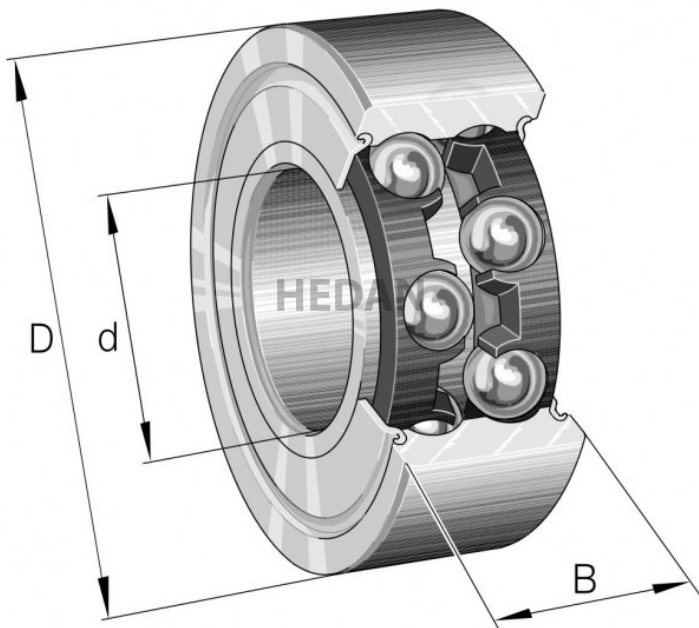

HEDAN

3205-B

Variants

	Index	Attributes	Availability	Price
	3205-BD-XL-2Z-TVH-C3		High	Product prices will become visible after signing in.
	3205-BD-XL-2HRS		Low	Product prices will become visible after signing in.
	3205-BD-XL-2Z-TVH		High	Product prices will become visible after signing in.
	3205-BD-XL-TVH		High	Product prices will become visible after signing in.
	3205-BD-XL-2HRS-TVH-C3		High	Product prices will become visible after signing in.
	3205-BD-XL-TVH-L285		Out of stock	Product prices will become visible after signing in.
	3205-BD-XL-TVH-C3		Low	Product prices will become visible after signing in.
	3205-BD-XL-2HRS-TVH		High	Product prices will become visible after signing in.