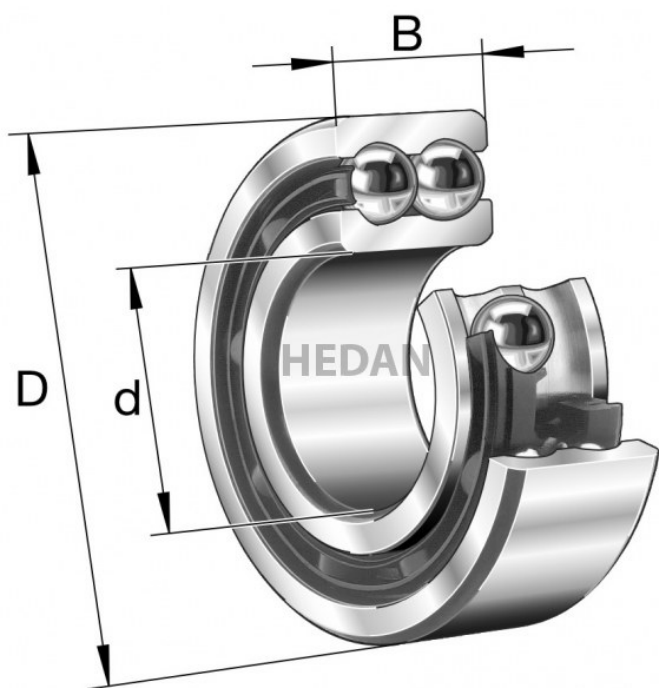

HEDAN

3206-B

Variants

	Index	Attributes	Availability	Price
	3206-BD-XL-TVH-C3		High	Product prices will become visible after signing in.
	3206-BD-XL-2HRS-TVH-C3		High	Product prices will become visible after signing in.
	3206-BD-XL-2Z-TVH-C3		Low	Product prices will become visible after signing in.
	3206-BD-XL-TVH		Medium	Product prices will become visible after signing in.
	3206-BD-XL-2HRS-TVH		High	Product prices will become visible after signing in.
	3206-BD-XL-2Z-TVH		High	Product prices will become visible after signing in.