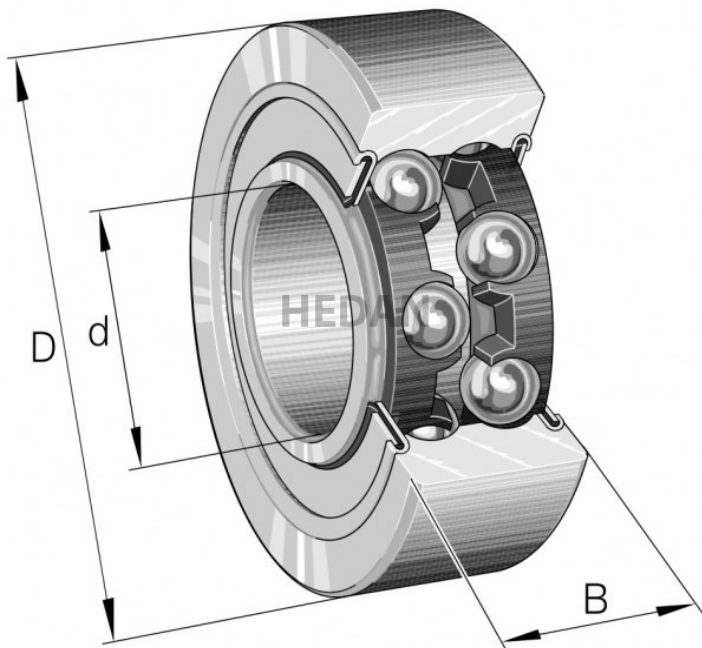

**HEDAN**

**3207-B**

## Variants

	Index	Attributes	Availability	Price
	3207-BD-XL-2HRS-TVH		High	Product prices will become visible after signing in.
	3207-BD-XL-TVH		Medium	Product prices will become visible after signing in.
	3207-BD-XL-TVH-C3		Out of stock	Product prices will become visible after signing in.
	3207-BD-XL-2Z-TVH-C3		Low	Product prices will become visible after signing in.
	3207-BD-XL-2HRS-TVH-C3		High	Product prices will become visible after signing in.
	3207-BD-XL-2Z-TVH		Out of stock	Product prices will become visible after signing in.