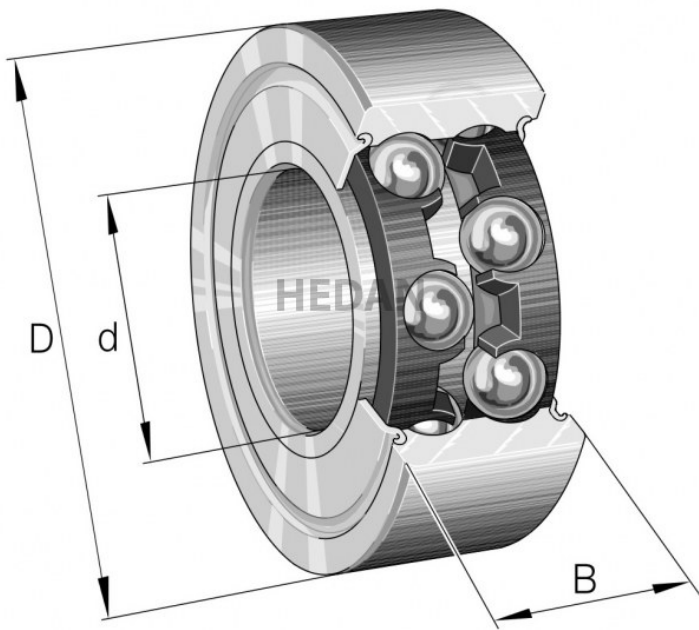

HEDAN

3208-B

Variants

	Index	Attributes	Availability	Price
	3208-BD-XL-2Z-TVH		Out of stock	Product prices will become visible after signing in.
	3208-BD-XL-TVH-L285-C3		Out of stock	Product prices will become visible after signing in.
	3208-BD-XL-2Z-TVH-C3		Low	Product prices will become visible after signing in.
	3208-BD-XL-TVH-C3		Out of stock	Product prices will become visible after signing in.
	3208-BD-XL-2HRS-TVH		Medium	Product prices will become visible after signing in.
	3208-BD-XL-TVH		Out of stock	Product prices will become visible after signing in.
	3208-BD-XL-2HRS-TVH-C3		Out of stock	Product prices will become visible after signing in.