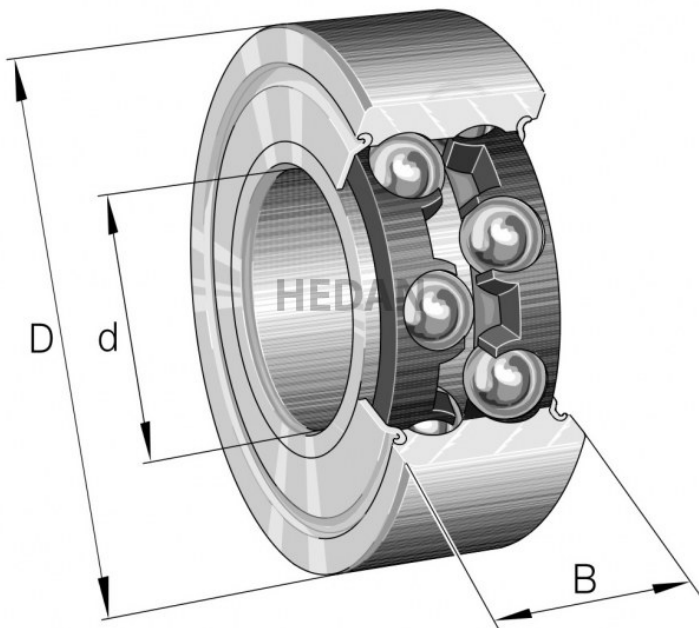

HEDAN

3208-B

Variants

	Index	Attributes	Availability	Price
	3208-BD-XL-2Z-TVH		Out of stock	Product prices will become visible after signing in.
	3208-BD-XL-TVH-L285-C3		Out of stock	Product prices will become visible after signing in.
	3208-BD-XL-2Z-TVH-C3		Low	Product prices will become visible after signing in.
	3208-BD-XL-TVH-C3		Low	Product prices will become visible after signing in.
	3208-BD-XL-2HRS-TVH		Low	Product prices will become visible after signing in.
	3208-BD-XL-TVH		Out of stock	Product prices will become visible after signing in.
	3208-BD-XL-2HRS-TVH-C3		Low	Product prices will become visible after signing in.