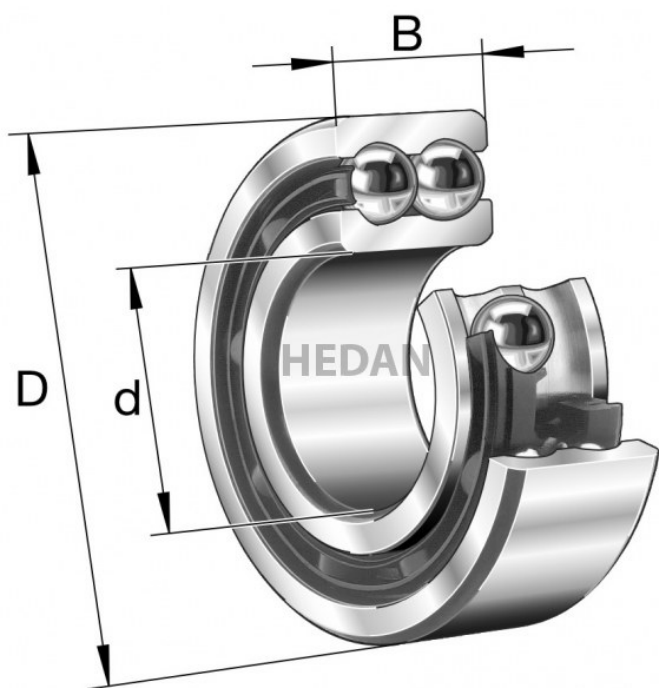

HEDAN

3208-B

Variants

	Index	Attributes	Availability	Price
	3208-BD-XL-TVH		Out of stock	Product prices will become visible after signing in.
	3208-BD-XL-TVH-L285-C3		Out of stock	Product prices will become visible after signing in.
	3208-BD-XL-2Z-TVH-C3		Low	Product prices will become visible after signing in.
	3208-BD-XL-2Z-TVH		Out of stock	Product prices will become visible after signing in.
	3208-BD-XL-TVH-C3		Low	Product prices will become visible after signing in.
	3208-BD-XL-2HRS-TVH		Low	Product prices will become visible after signing in.
	3208-BD-XL-2HRS-TVH-C3		Low	Product prices will become visible after signing in.