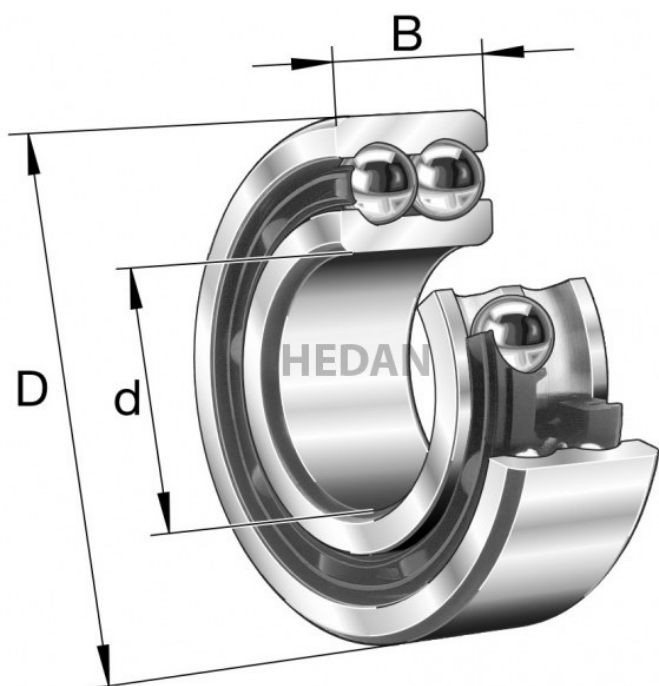

HEDAN

3208-B

Variants

	Index	Attributes	Availability	Price
	3208-BD-XL-TVH		Out of stock	Product prices will become visible after signing in.
	3208-BD-XL-TVH-L285-C3		Out of stock	Product prices will become visible after signing in.
	3208-BD-XL-2Z-TVH-C3		Low	Product prices will become visible after signing in.
	3208-BD-XL-2Z-TVH		Out of stock	Product prices will become visible after signing in.
	3208-BD-XL-TVH-C3		Low	Product prices will become visible after signing in.
	3208-BD-XL-2HRS-TVH		Low	Product prices will become visible after signing in.
	3208-BD-XL-2HRS-TVH-C3		Low	Product prices will become visible after signing in.