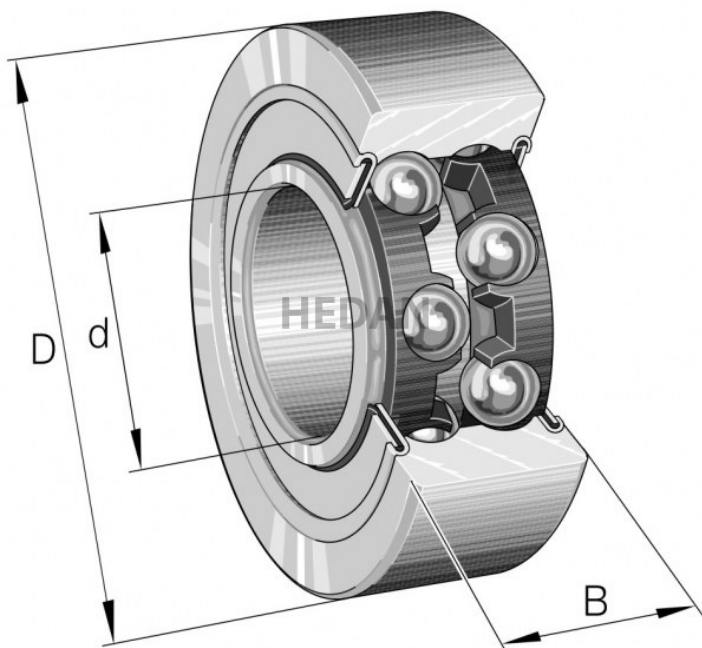

HEDAN

3208-B

Variants

	Index	Attributes	Availability	Price
	3208-BD-XL-2HRS-TVH		Medium	Product prices will become visible after signing in.
	3208-BD-XL-TVH-L285-C3		Out of stock	Product prices will become visible after signing in.
	3208-BD-XL-2Z-TVH-C3		Low	Product prices will become visible after signing in.
	3208-BD-XL-2Z-TVH		Out of stock	Product prices will become visible after signing in.
	3208-BD-XL-TVH-C3		Out of stock	Product prices will become visible after signing in.
	3208-BD-XL-TVH		Out of stock	Product prices will become visible after signing in.
	3208-BD-XL-2HRS-TVH-C3		Out of stock	Product prices will become visible after signing in.