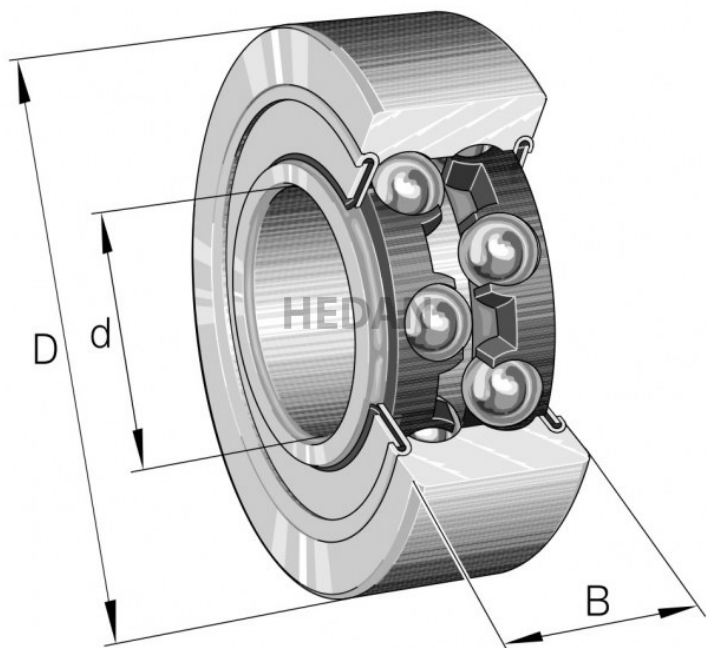

**HEDAN**

**3208-B**

## Variants

	Index	Attributes	Availability	Price
	3208-BD-XL-2HRS-TVH		Low	Product prices will become visible after signing in.
	3208-BD-XL-TVH-L285-C3		Out of stock	Product prices will become visible after signing in.
	3208-BD-XL-2Z-TVH-C3		Low	Product prices will become visible after signing in.
	3208-BD-XL-2Z-TVH		Out of stock	Product prices will become visible after signing in.
	3208-BD-XL-TVH-C3		Low	Product prices will become visible after signing in.
	3208-BD-XL-TVH		Out of stock	Product prices will become visible after signing in.
	3208-BD-XL-2HRS-TVH-C3		Low	Product prices will become visible after signing in.