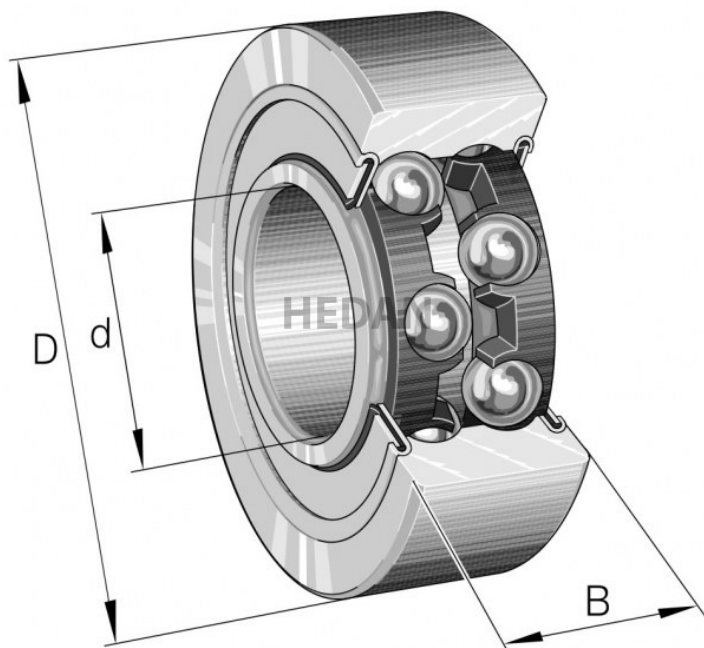

HEDAN

3208-B

Variants

| | Index | Attributes | Availability | Price |
|--|------------------------|------------|--------------|--|
|  | 3208-BD-XL-2HRS-TVH-C3 | | Low | Product prices will become visible after signing in. |
|  | 3208-BD-XL-TVH-L285-C3 | | Out of stock | Product prices will become visible after signing in. |
|  | 3208-BD-XL-2Z-TVH-C3 | | Low | Product prices will become visible after signing in. |
|  | 3208-BD-XL-2Z-TVH | | Out of stock | Product prices will become visible after signing in. |
|  | 3208-BD-XL-TVH-C3 | | Low | Product prices will become visible after signing in. |
|  | 3208-BD-XL-2HRS-TVH | | Low | Product prices will become visible after signing in. |
|  | 3208-BD-XL-TVH | | Out of stock | Product prices will become visible after signing in. |