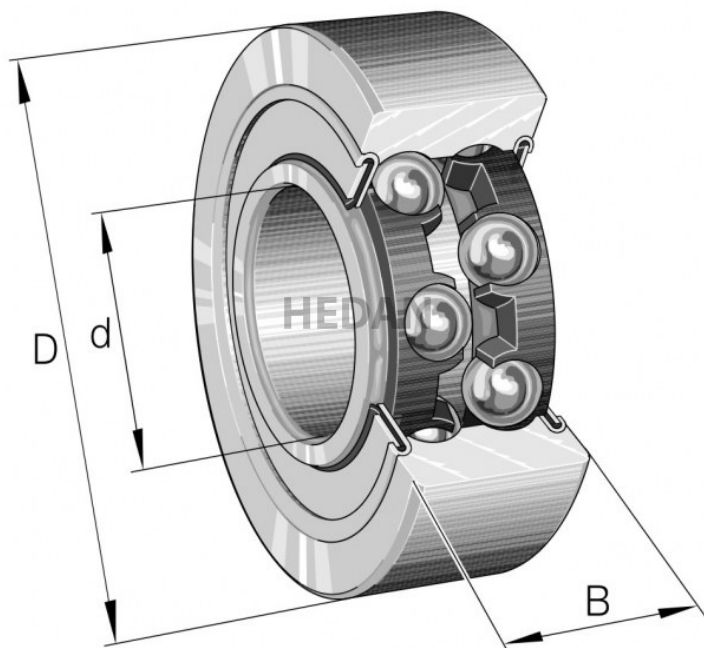

HEDAN

3208-B

Variants

	Index	Attributes	Availability	Price
	3208-BD-XL-2HRS-TVH-C3		Low	Product prices will become visible after signing in.
	3208-BD-XL-TVH-L285-C3		Out of stock	Product prices will become visible after signing in.
	3208-BD-XL-2Z-TVH-C3		Low	Product prices will become visible after signing in.
	3208-BD-XL-2Z-TVH		Out of stock	Product prices will become visible after signing in.
	3208-BD-XL-TVH-C3		Low	Product prices will become visible after signing in.
	3208-BD-XL-2HRS-TVH		Low	Product prices will become visible after signing in.
	3208-BD-XL-TVH		Out of stock	Product prices will become visible after signing in.