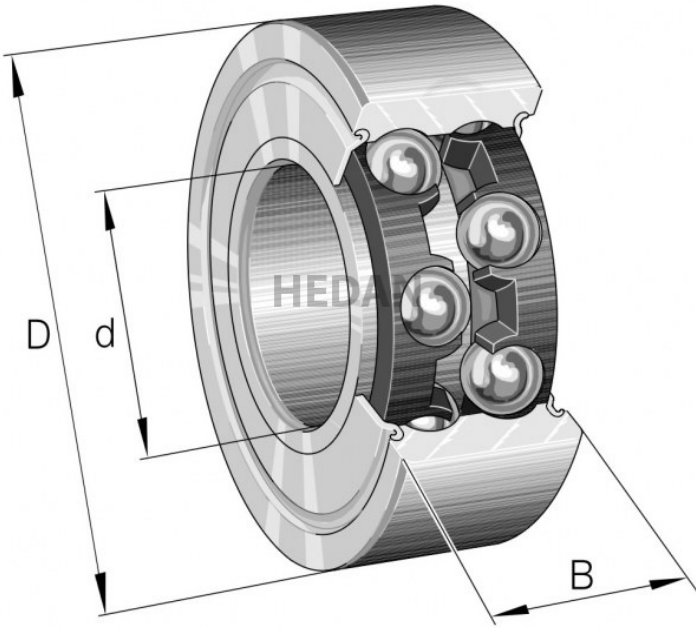

HEDAN

3206-B

Variants

	Index	Attributes	Availability	Price
	3206-BD-XL-2Z-TVH-C3		Low	Product prices will become visible after signing in.
	3206-BD-XL-2HRS-TVH-C3		High	Product prices will become visible after signing in.
	3206-BD-XL-TVH		Medium	Product prices will become visible after signing in.
	3206-BD-XL-2HRS-TVH		High	Product prices will become visible after signing in.
	3206-BD-XL-TVH-C3		High	Product prices will become visible after signing in.
	3206-BD-XL-2Z-TVH		High	Product prices will become visible after signing in.