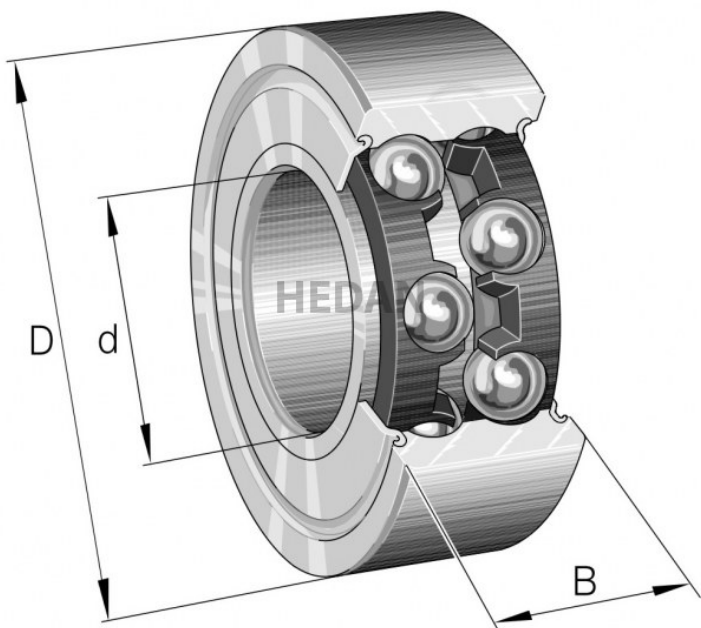

HEDAN

3206-B

Variants

	Index	Attributes	Availability	Price
	3206-BD-XL-2Z-TVH-C3		Low	Product prices will become visible after signing in.
	3206-BD-XL-2HRS-TVH-C3		High	Product prices will become visible after signing in.
	3206-BD-XL-TVH		Medium	Product prices will become visible after signing in.
	3206-BD-XL-2HRS-TVH		High	Product prices will become visible after signing in.
	3206-BD-XL-TVH-C3		High	Product prices will become visible after signing in.
	3206-BD-XL-2Z-TVH		High	Product prices will become visible after signing in.