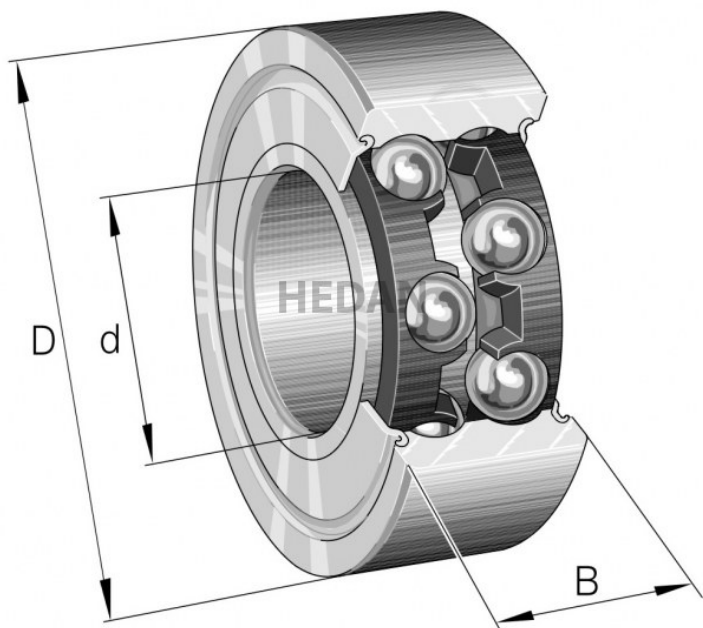

**HEDAN**

**3207-B**

## Variants

	Index	Attributes	Availability	Price
	3207-BD-XL-2Z-TVH-C3		Low	Product prices will become visible after signing in.
	3207-BD-XL-2HRS-TVH		High	Product prices will become visible after signing in.
	3207-BD-XL-TVH		Medium	Product prices will become visible after signing in.
	3207-BD-XL-TVH-C3		Out of stock	Product prices will become visible after signing in.
	3207-BD-XL-2HRS-TVH-C3		High	Product prices will become visible after signing in.
	3207-BD-XL-2Z-TVH		Out of stock	Product prices will become visible after signing in.