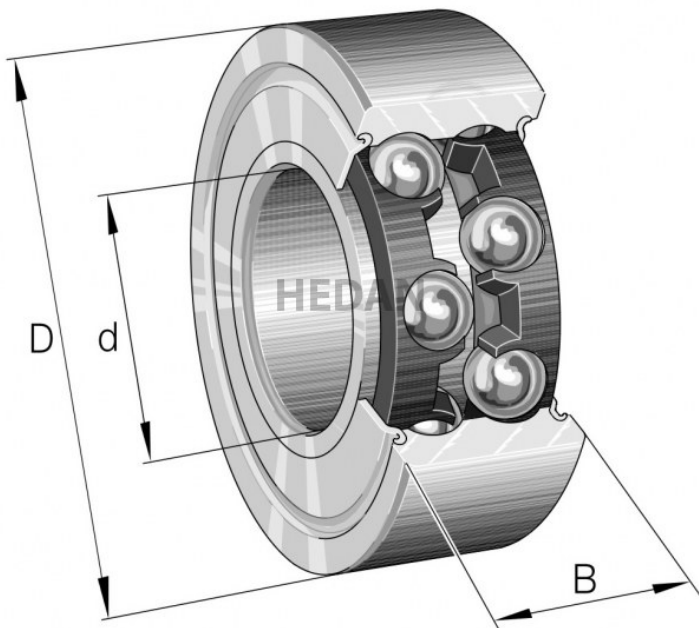

HEDAN

3208-B

Variants

	Index	Attributes	Availability	Price
	3208-BD-XL-2Z-TVH-C3		Low	Product prices will become visible after signing in.
	3208-BD-XL-TVH-L285-C3		Out of stock	Product prices will become visible after signing in.
	3208-BD-XL-2Z-TVH		Out of stock	Product prices will become visible after signing in.
	3208-BD-XL-TVH-C3		Low	Product prices will become visible after signing in.
	3208-BD-XL-2HRS-TVH		Low	Product prices will become visible after signing in.
	3208-BD-XL-TVH		Out of stock	Product prices will become visible after signing in.
	3208-BD-XL-2HRS-TVH-C3		Low	Product prices will become visible after signing in.