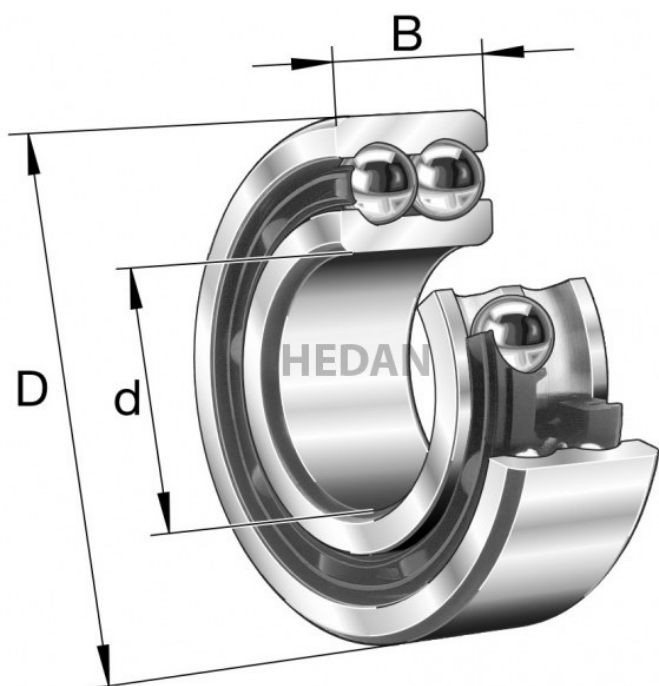

HEDAN

3208-B

Variants

	Index	Attributes	Availability	Price
	3208-BD-XL-TVH-C3		Low	Product prices will become visible after signing in.
	3208-BD-XL-TVH-L285-C3		Out of stock	Product prices will become visible after signing in.
	3208-BD-XL-2Z-TVH-C3		Low	Product prices will become visible after signing in.
	3208-BD-XL-2Z-TVH		Out of stock	Product prices will become visible after signing in.
	3208-BD-XL-2HRS-TVH		Low	Product prices will become visible after signing in.
	3208-BD-XL-TVH		Out of stock	Product prices will become visible after signing in.
	3208-BD-XL-2HRS-TVH-C3		Low	Product prices will become visible after signing in.