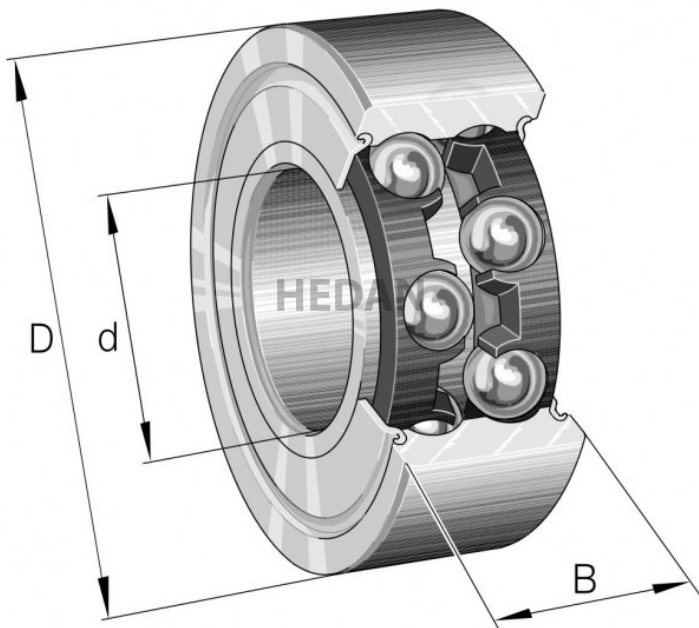

**HEDAN**

**3304-B**

## Variants

	Index	Attributes	Availability	Price
	3304-BD-XL-2Z-TVH-C3		Low	Product prices will become visible after signing in.
	3304-BD-XL-TVH-L285		Out of stock	Product prices will become visible after signing in.
	3304-BD-XL-TVH		Low	Product prices will become visible after signing in.
	3304-BD-XL-TVH-C3		Out of stock	Product prices will become visible after signing in.
	3304-BD-2Z-TVH		Out of stock	Product prices will become visible after signing in.
	3304-BD-XL-2Z-TVH		Low	Product prices will become visible after signing in.
	3304-BD-XL-2HRS-TVH		Out of stock	Product prices will become visible after signing in.
	3304-BD-XL-2HRS-TVH-C3		High	Product prices will become visible after signing in.