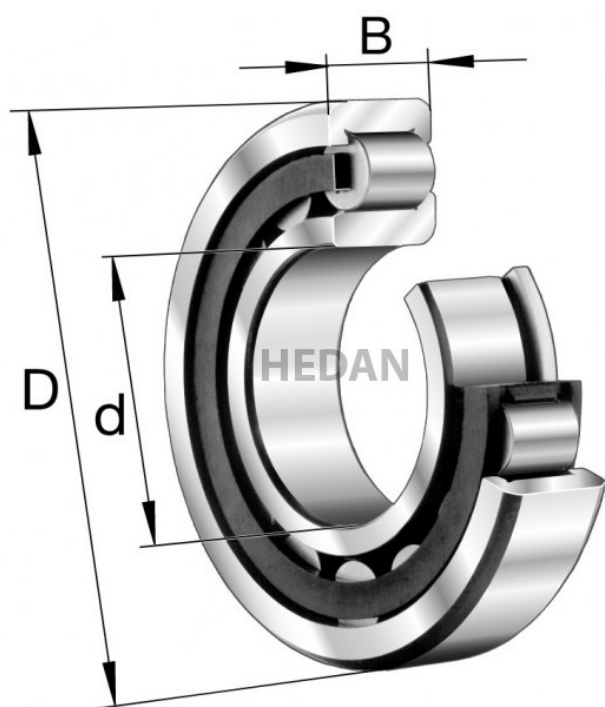

HEDAN

NJ2207

Variants

| | Index | Attributes | Availability | Price |
|---|---------------------|------------|--------------|--|
|  | NJ2207-E-XL-M1 | | Low | Product prices will become visible after signing in. |
|  | NJ2207-E-XL-TVP2 | | Low | Product prices will become visible after signing in. |
|  | NJ2207-E-XL-M1A-C3 | | Low | Product prices will become visible after signing in. |
|  | NJ2207-E-XL-TVP2-C4 | | High | Product prices will become visible after signing in. |
|  | NJ2207-E-XL-TVP2-C3 | | Low | Product prices will become visible after signing in. |